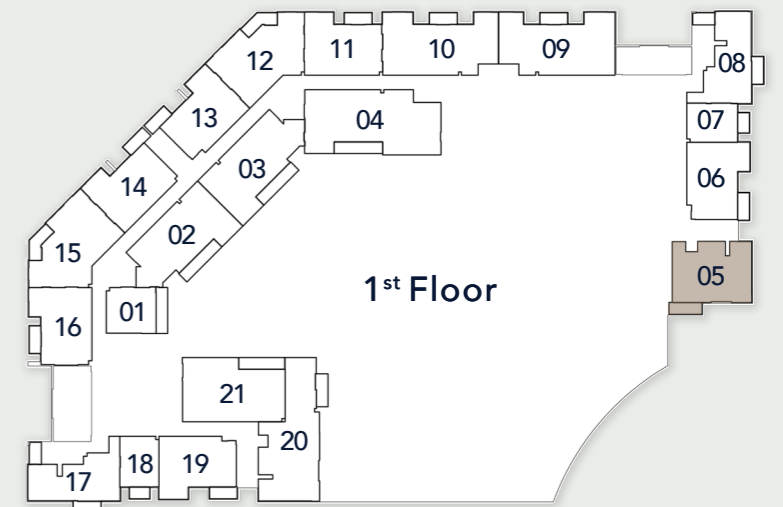

1 BEDROOM TYPE C

Internal Living Area

949.81 sq. ft

Outdoor Living Area

78.58 sq. ft

Total Living Area

1028.38 sq. ft