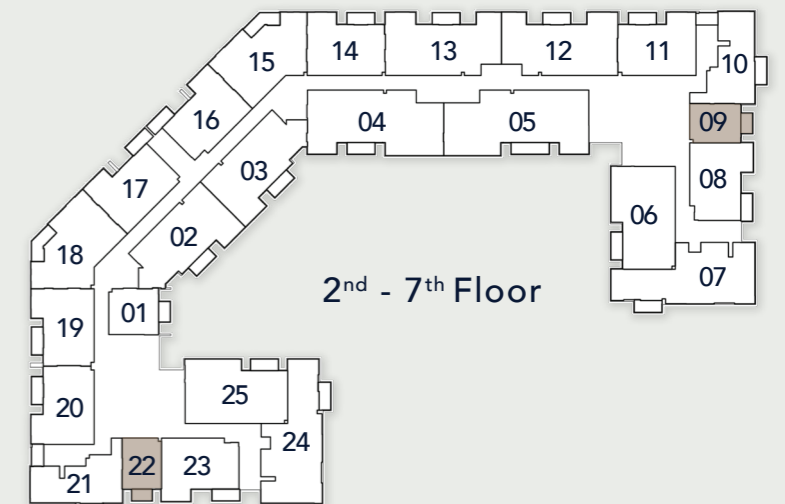

ARBOR
VIEW

FLOOR PLANS

ARBOR VIEW

1ST FLOOR PLAN

-  STUDIO
-  1 BEDROOM
-  2 BEDROOM
-  3 BEDROOM

STUDIO TYPE A

Internal Living Area

403.65 sq. ft

Outdoor Living Area

48.22 sq. ft

Total Living Area

451.87 sq. ft

STUDIO TYPE B

Internal Living Area

465.00 sq. ft

Outdoor Living Area