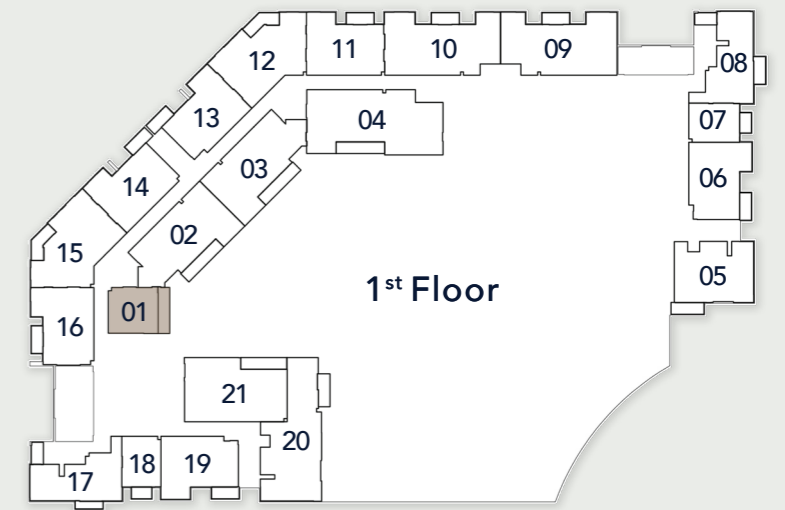

ARBOR
VIEW

FLOOR PLANS

ARBOR VIEW

1ST FLOOR PLAN

-  STUDIO
-  1 BEDROOM
-  2 BEDROOM
-  3 BEDROOM

STUDIO TYPE A

Internal Living Area

403.65 sq. ft

Outdoor Living Area

48.22 sq. ft

Total Living Area

451.87 sq. ft

STUDIO TYPE B

Internal Living Area

465.00 sq. ft

Outdoor Living Area