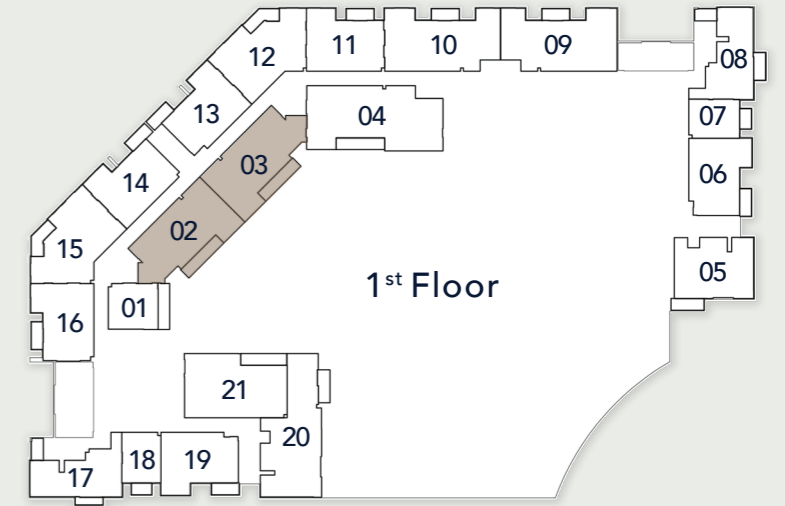

2 BEDROOM TYPE A

Internal Living Area

1108.58 sq. ft

Outdoor Living Area

96.01 sq. ft

Total Living Area

1204.59 sq. ft

2 BEDROOM TYPE B