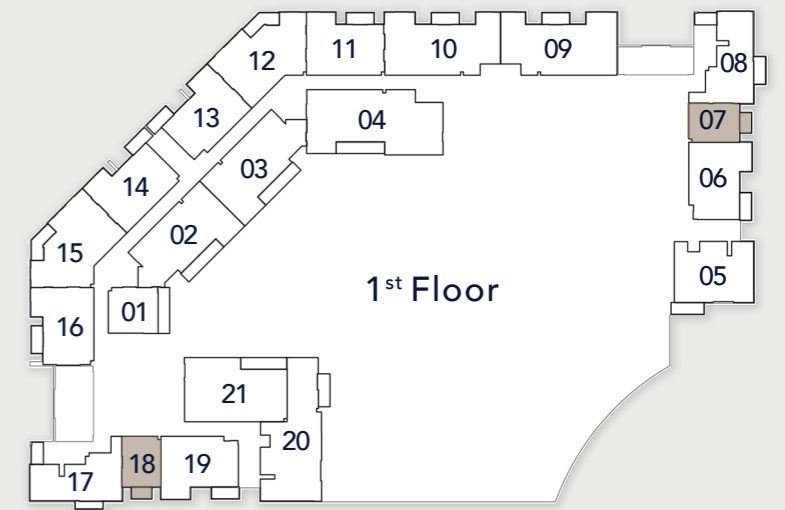

ARBOR
VIEW

FLOOR PLANS

ARBOR VIEW

1ST FLOOR PLAN

-  STUDIO
-  1 BEDROOM
-  2 BEDROOM
-  3 BEDROOM

STUDIO TYPE A

Internal Living Area

403.65 sq. ft

Outdoor Living Area

48.22 sq. ft

Total Living Area

451.87 sq. ft

STUDIO TYPE B

Internal Living Area

465.00 sq. ft

Outdoor Living Area