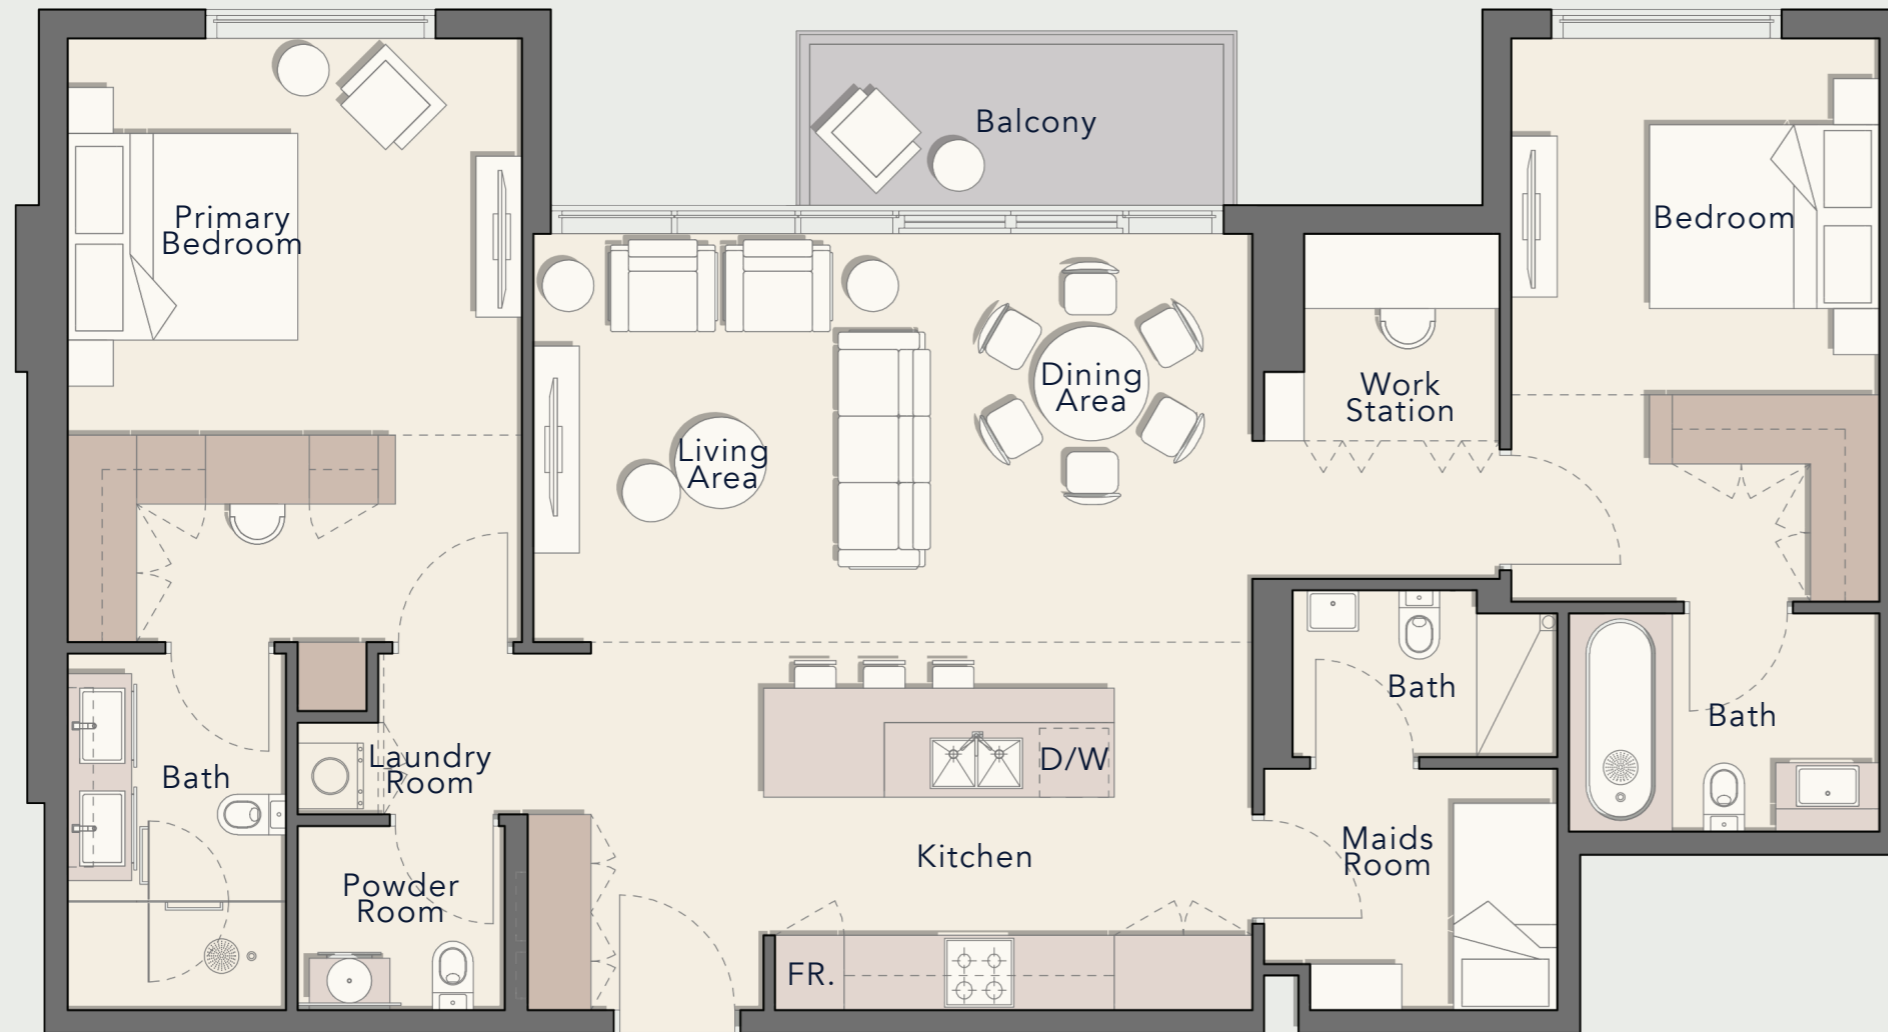

1232.36 sq. ft

Outdoor Living Area

65.44 sq. ft

Total Living Area

1297.80 sq. ft

2 BEDROOM TYPE D

Internal Living Area

1293.28 sq. ft

67.27 sq. ft

Total Living Area

1429.88 sq. ft

3 BEDROOM TYPE A

Internal Living Area

1605.33 sq. ft

Outdoor Living Area

65.44 sq. ft