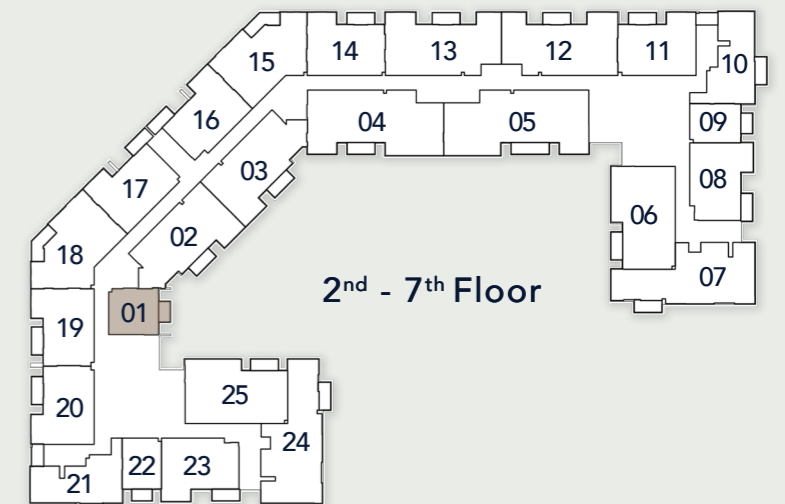

ARBOR
VIEW

FLOOR PLANS

ARBOR VIEW

1ST FLOOR PLAN

-  STUDIO
-  1 BEDROOM
-  2 BEDROOM
-  3 BEDROOM

STUDIO TYPE A

Internal Living Area

403.65 sq. ft

Outdoor Living Area

48.22 sq. ft

Total Living Area

451.87 sq. ft

STUDIO TYPE B

Internal Living Area

465.00 sq. ft

Outdoor Living Area

48.22 sq. ft

Total Living Area

513.22 sq. ft

1 BEDROOM TYPE A

Internal Living Area

795.02 sq. ft

Outdoor Living Area

98.17 sq. ft