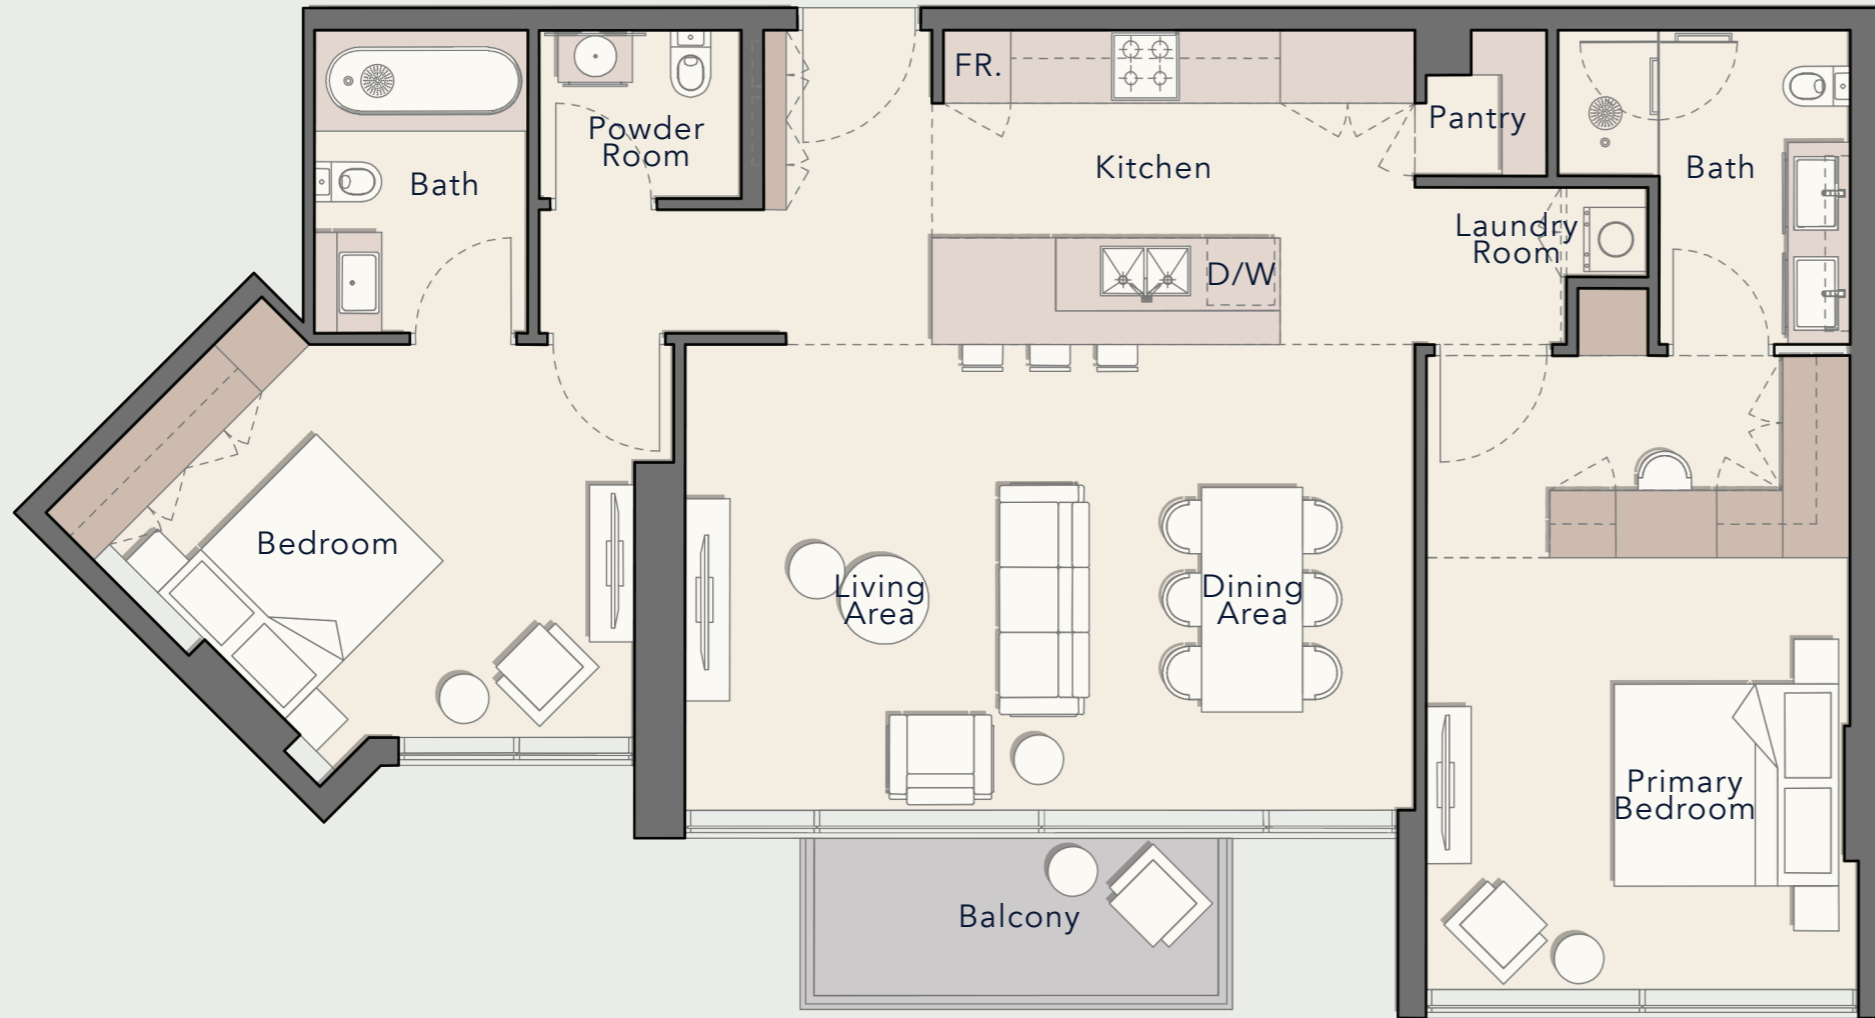

2 BEDROOM TYPE A

Internal Living Area

1108.58 sq. ft

Outdoor Living Area

96.01 sq. ft

Total Living Area

1204.59 sq. ft

2 BEDROOM TYPE B

Internal Living Area

1188.98 sq. ft

Outdoor Living Area

65.44 sq. ft

Total Living Area

1254.43 sq. ft

2 BEDROOM
TYPE C

Internal Living Area

1232.36 sq. ft

Outdoor Living Area

65.44 sq. ft

Total Living Area

1297.80 sq. ft

2 BEDROOM TYPE D

Internal Living Area

1293.28 sq. ft