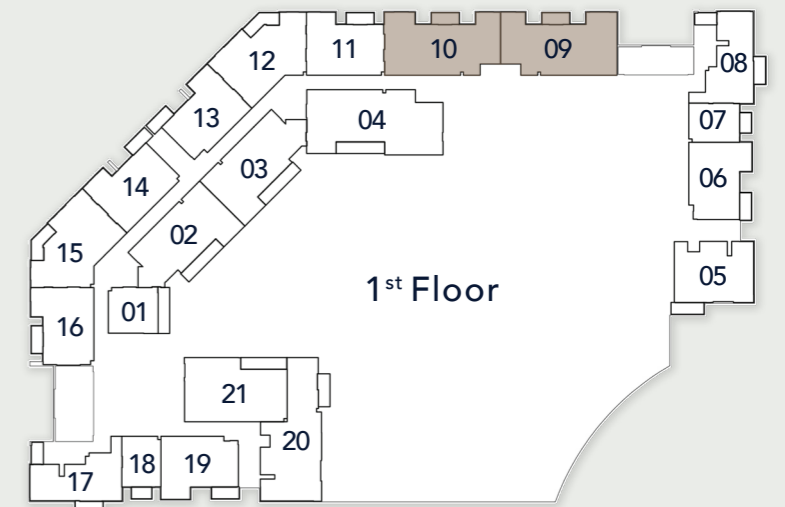

1232.36 sq. ft

Outdoor Living Area

65.44 sq. ft

Total Living Area

1297.80 sq. ft

2 BEDROOM TYPE D

Internal Living Area

1293.28 sq. ft