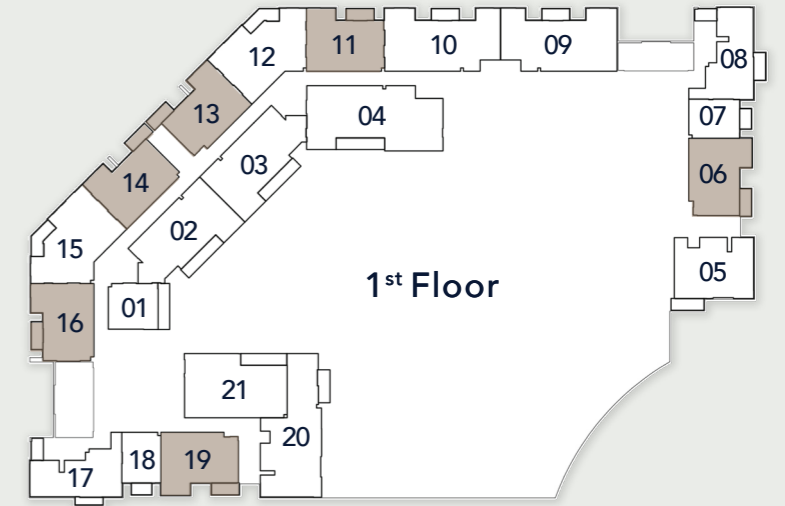

1 BEDROOM TYPE B

Internal Living Area

880.92 sq. ft

Outdoor Living Area

66.31 sq. ft

Total Living Area

947.22 sq. ft