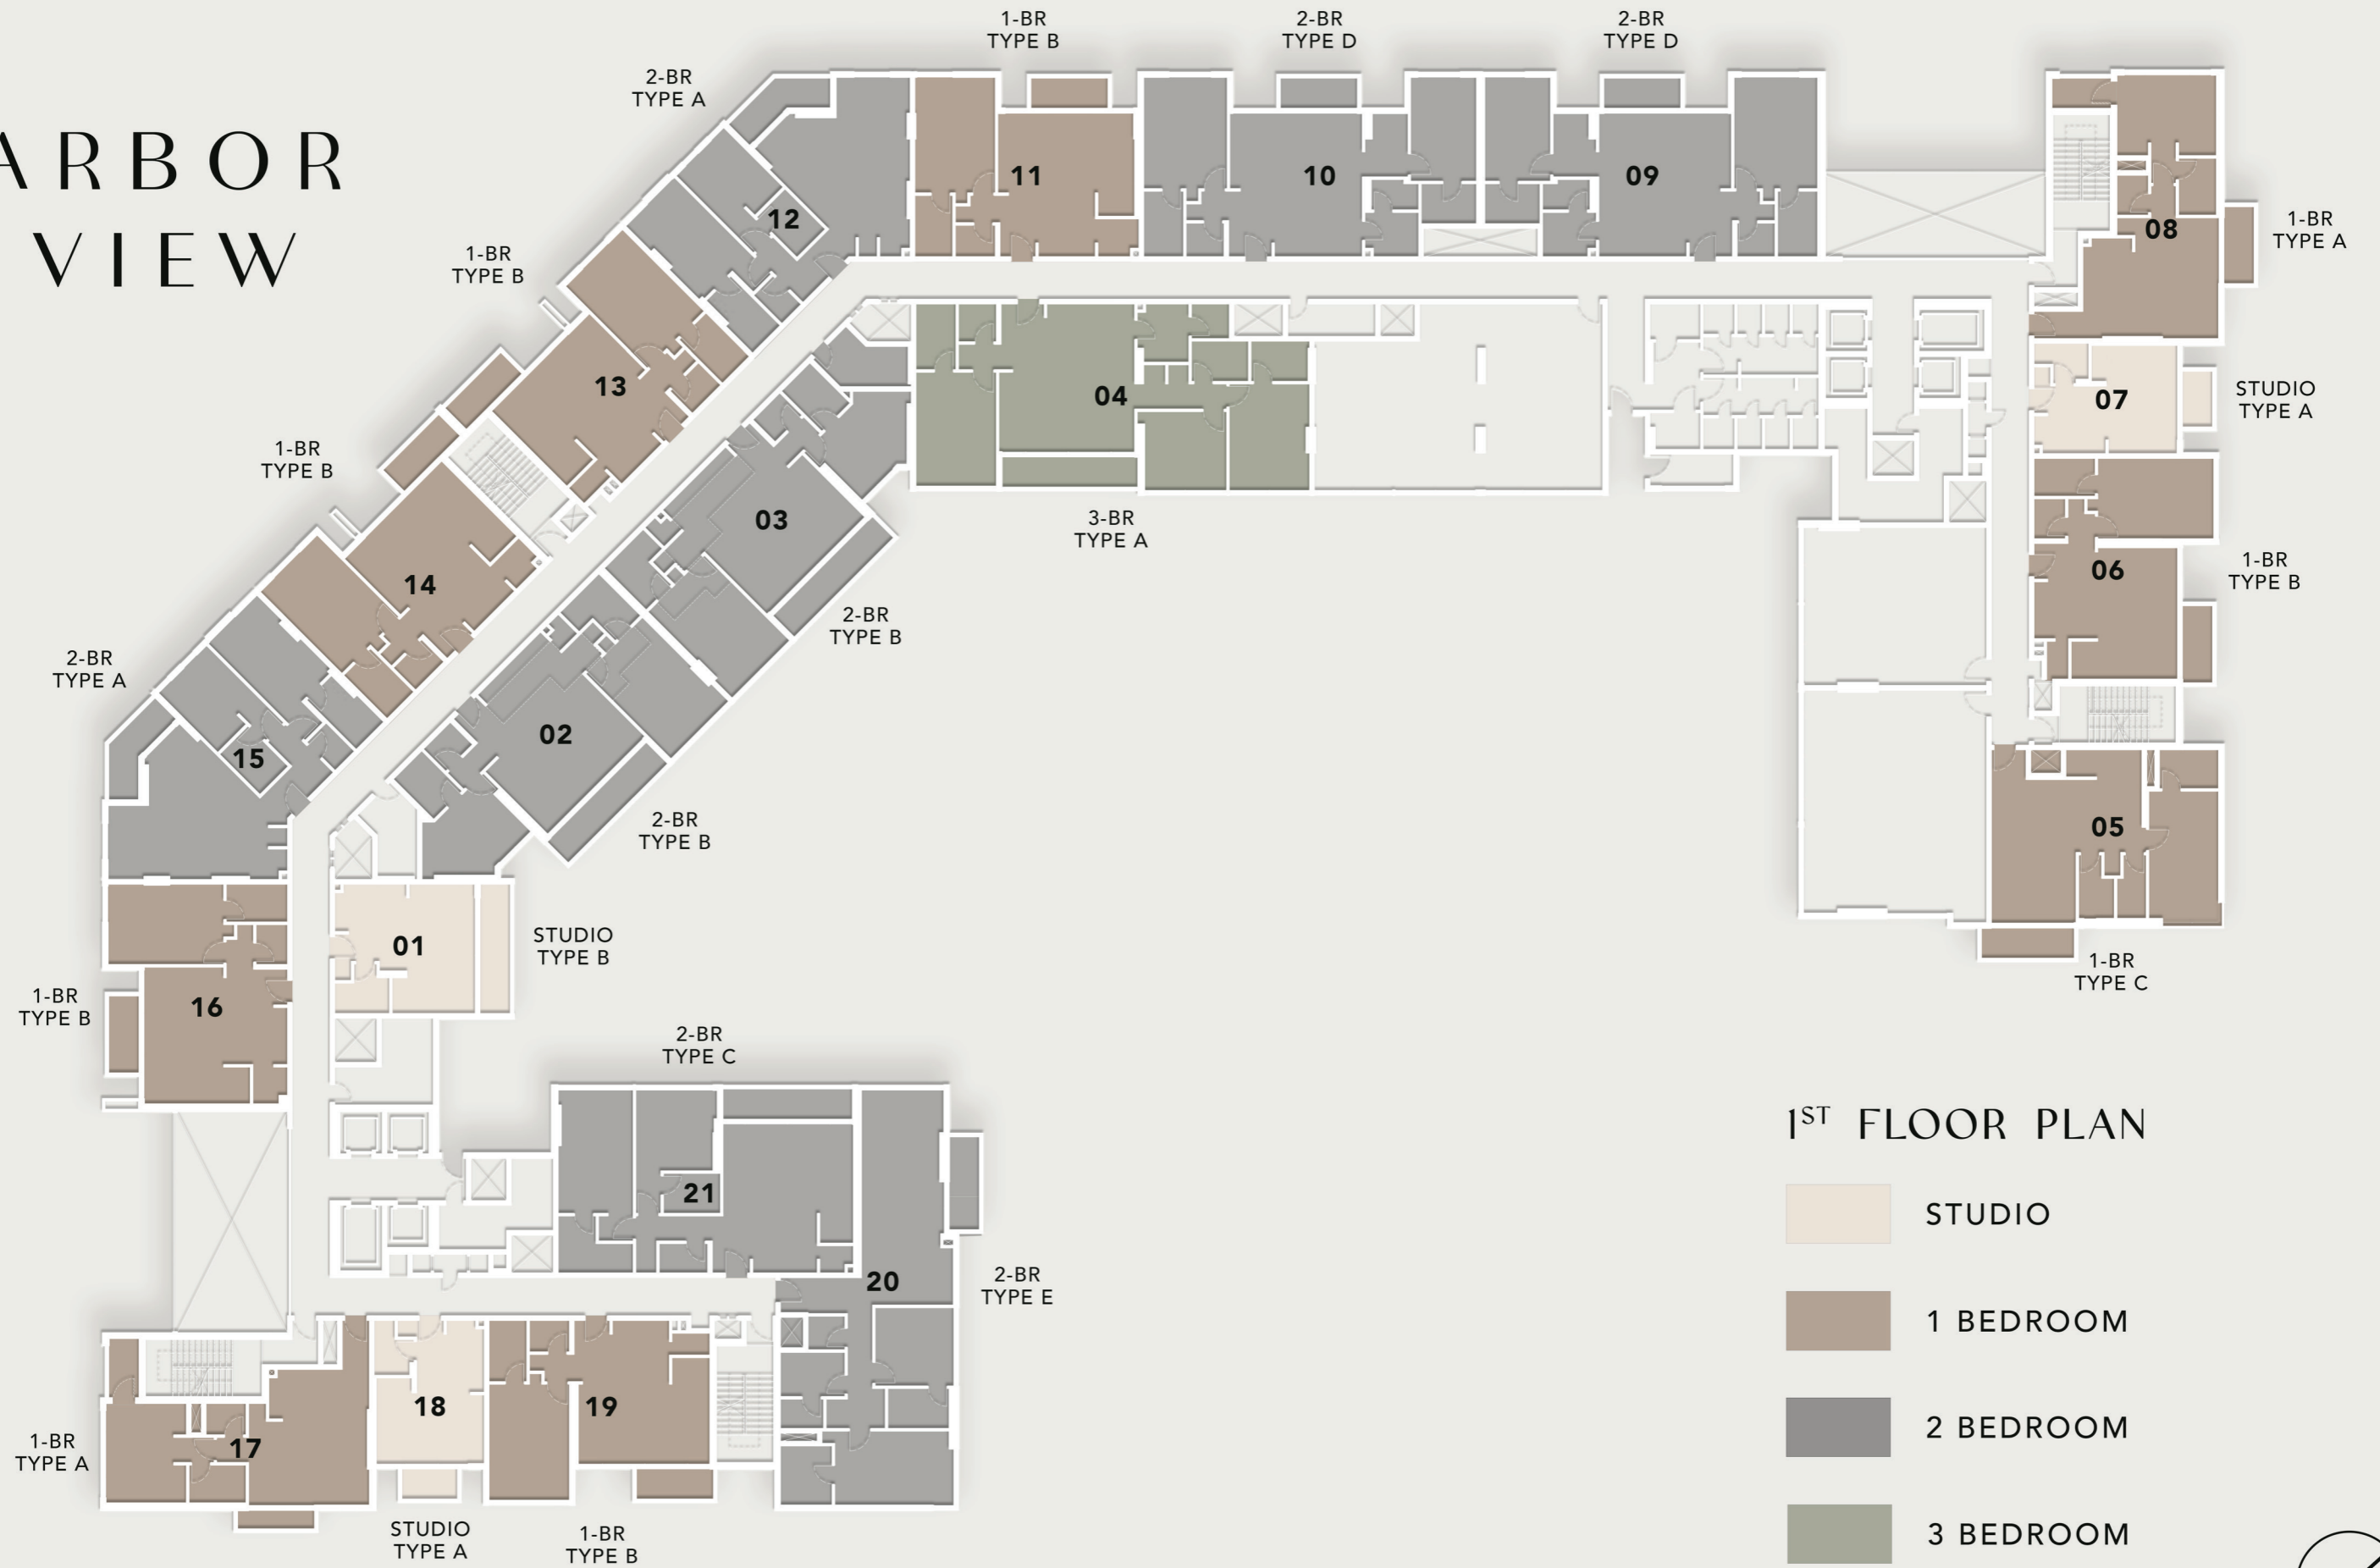

ARBOR
VIEW

FLOOR PLANS

ARBOR VIEW

1ST FLOOR PLAN

-  STUDIO
-  1 BEDROOM
-  2 BEDROOM
-  3 BEDROOM

STUDIO TYPE A

Internal Living Area

403.65 sq. ft

Outdoor Living Area

48.22 sq. ft

Total Living Area

451.87 sq. ft

STUDIO TYPE B

Internal Living Area

465.00 sq. ft

Outdoor Living Area

48.22 sq. ft

Total Living Area

513.22 sq. ft

1 BEDROOM TYPE A

Internal Living Area

795.02 sq. ft

Outdoor Living Area

98.17 sq. ft