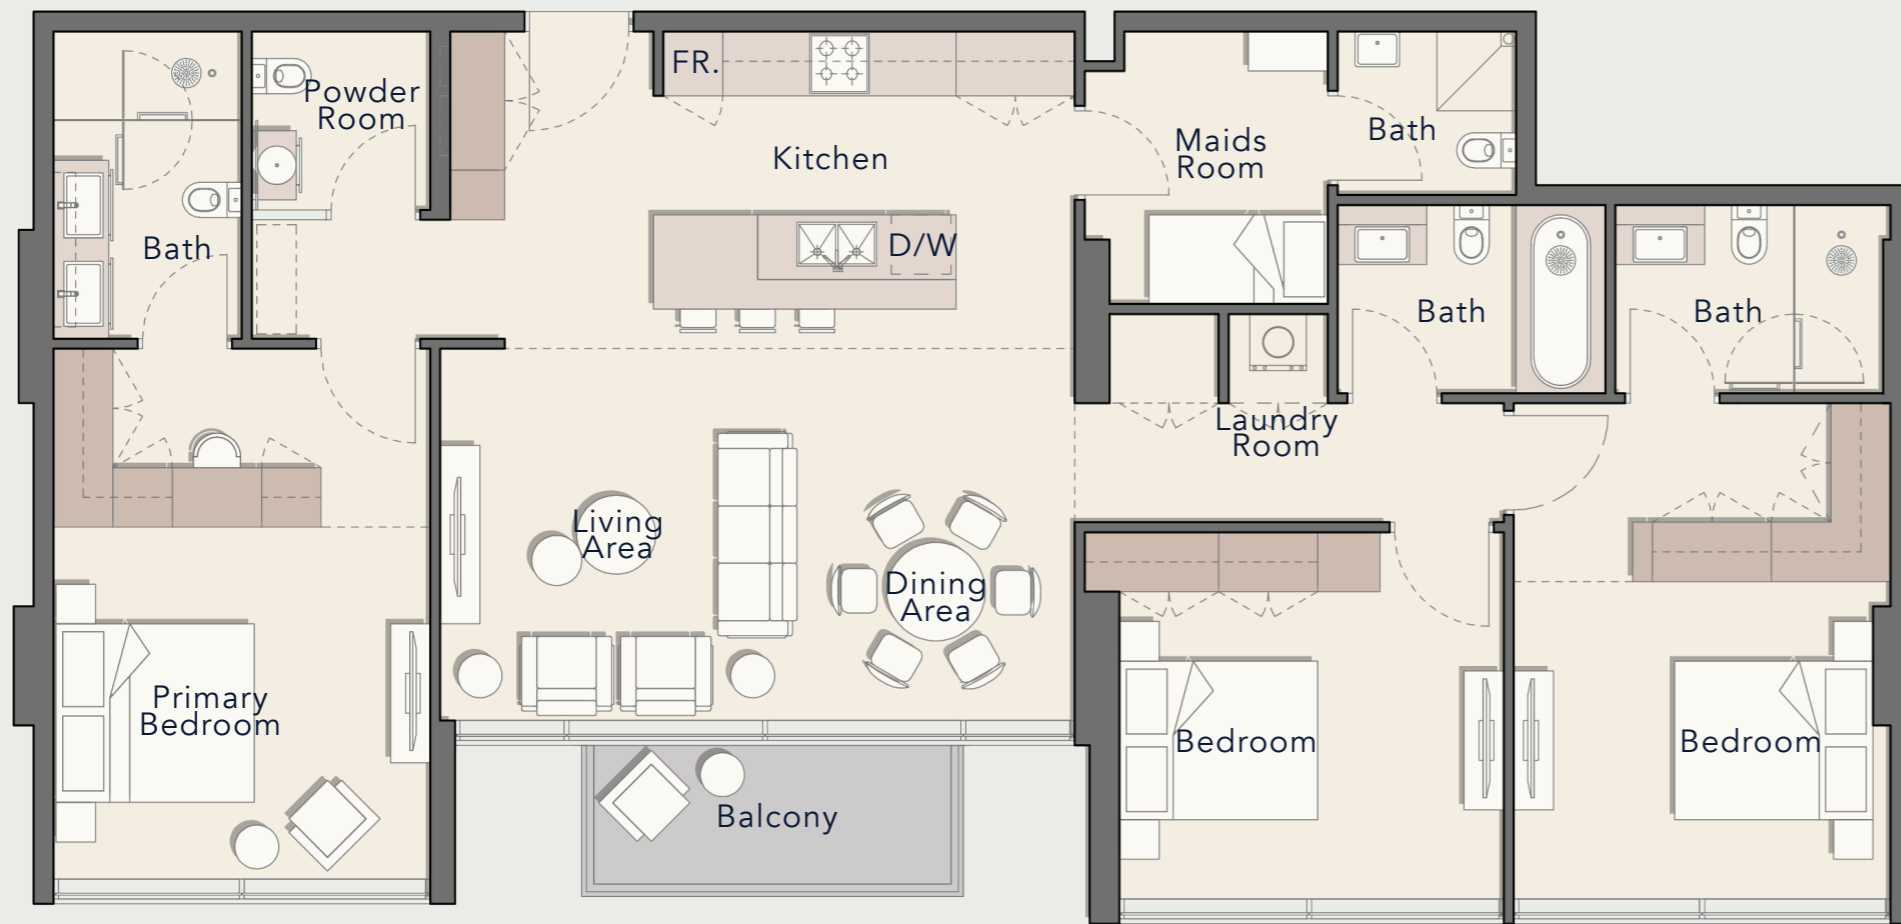

Outdoor Living Area

66.41 sq. ft

Total Living Area

1359.70 sq. ft

2 BEDROOM TYPE E

Internal Living Area

1362.60 sq. ft

Outdoor Living Area

67.27 sq. ft

Total Living Area

1429.88 sq. ft

3 BEDROOM TYPE A

Internal Living Area

1605.33 sq. ft

Outdoor Living Area

65.44 sq. ft