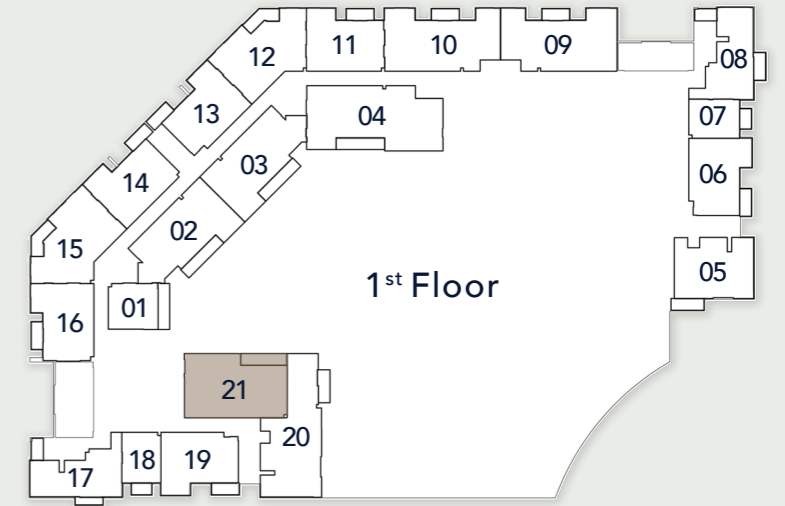

Internal Living Area

1188.98 sq. ft

Outdoor Living Area

65.44 sq. ft

Total Living Area

1254.43 sq. ft

2 BEDROOM
TYPE C

Internal Living Area