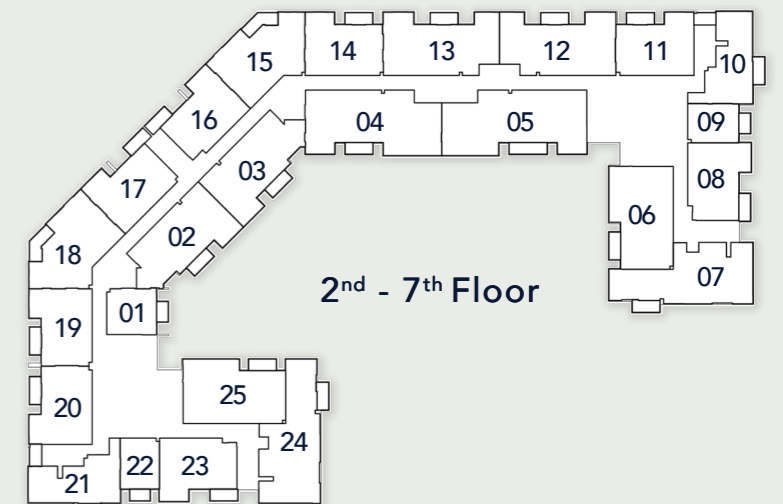

Total Living Area

893.19 sq. ft

1 BEDROOM TYPE B

Internal Living Area

880.92 sq. ft

Outdoor Living Area

66.31 sq. ft

Total Living Area

947.22 sq. ft

1 BEDROOM TYPE C

Internal Living Area

949.81 sq. ft

Outdoor Living Area

78.58 sq. ft

Total Living Area

1028.38 sq. ft