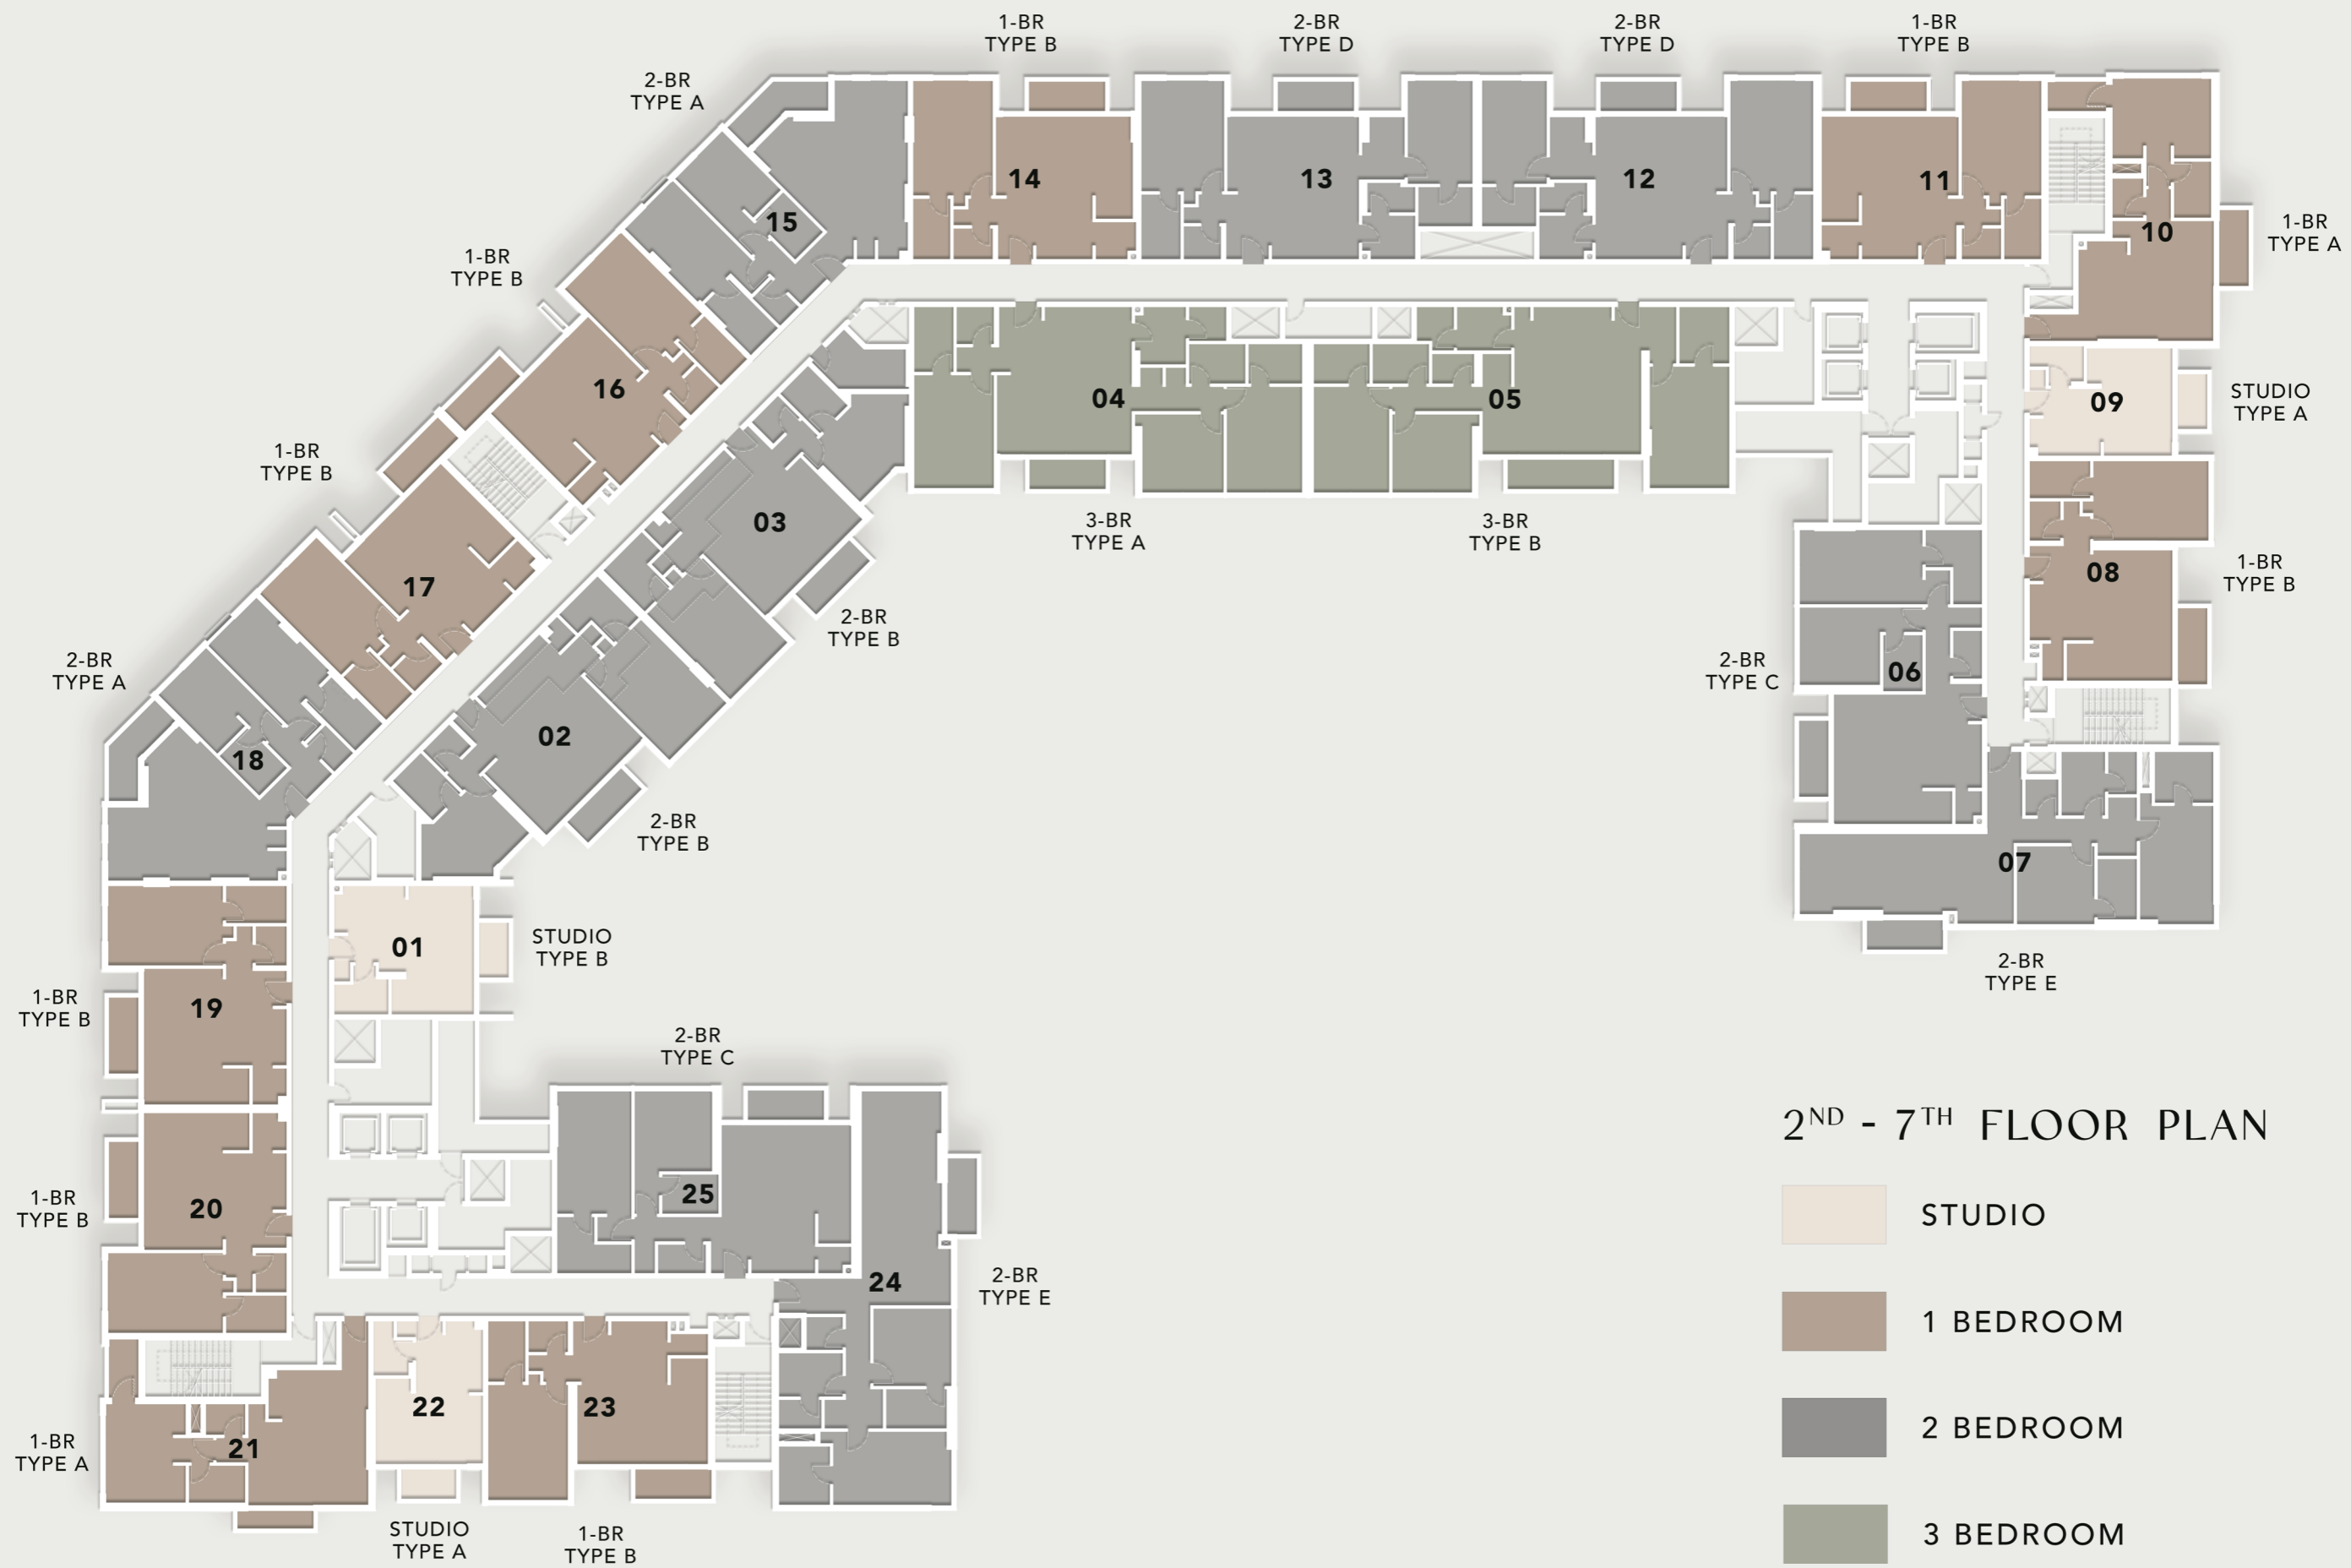

ARBOR
VIEW

FLOOR PLANS

ARBOR VIEW

1ST FLOOR PLAN

-  STUDIO
-  1 BEDROOM
-  2 BEDROOM
-  3 BEDROOM

STUDIO TYPE A

Internal Living Area

403.65 sq. ft

Outdoor Living Area

48.22 sq. ft

Total Living Area

451.87 sq. ft

STUDIO TYPE B

Internal Living Area

465.00 sq. ft

Outdoor Living Area

48.22 sq. ft

Total Living Area

513.22 sq. ft

1 BEDROOM TYPE A

Internal Living Area

795.02 sq. ft

Outdoor Living Area

98.17 sq. ft

Total Living Area

893.19 sq. ft

1 BEDROOM TYPE B

Internal Living Area

880.92 sq. ft

Outdoor Living Area

66.31 sq. ft

Total Living Area