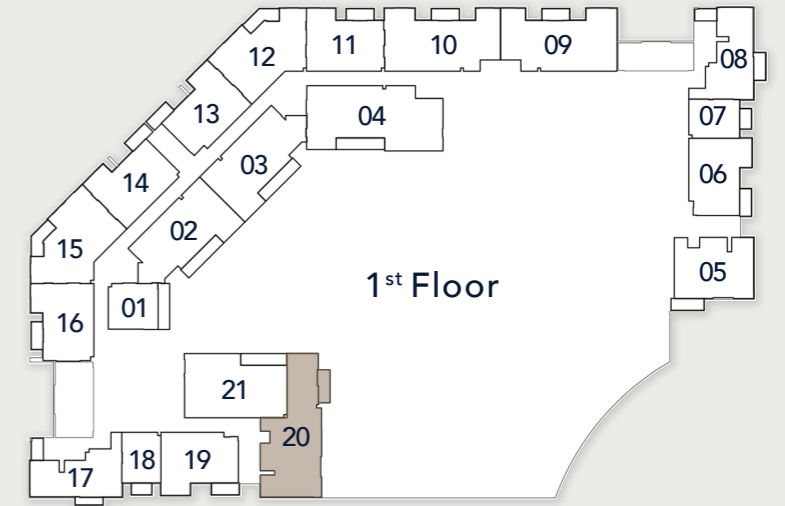

2 BEDROOM TYPE E

Internal Living Area

1362.60 sq. ft

Outdoor Living Area

67.27 sq. ft

Total Living Area

1429.88 sq. ft