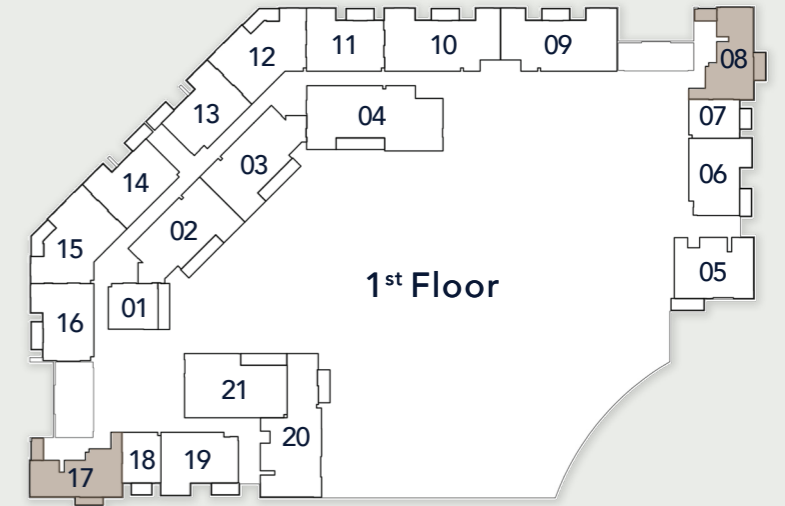

1 BEDROOM TYPE A

Internal Living Area

795.02 sq. ft

Outdoor Living Area

98.17 sq. ft

Total Living Area

893.19 sq. ft