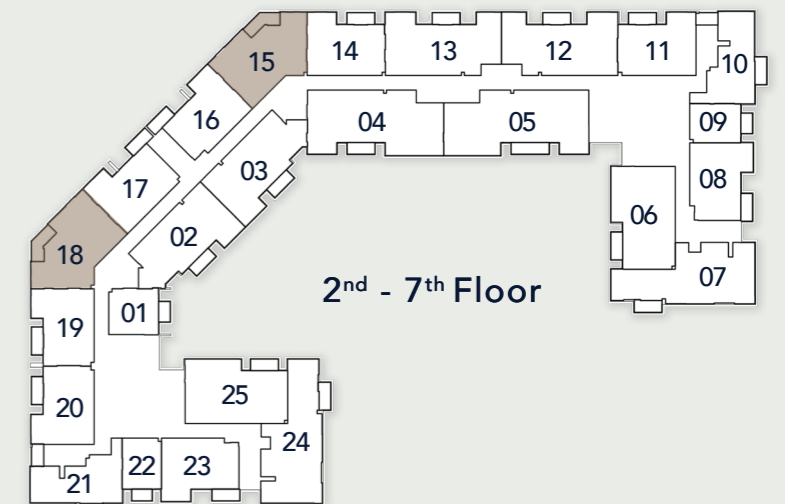

947.22 sq. ft

1 BEDROOM TYPE C

Internal Living Area

949.81 sq. ft

Outdoor Living Area

78.58 sq. ft

Total Living Area

1028.38 sq. ft

2 BEDROOM TYPE A

Internal Living Area

1108.58 sq. ft

Outdoor Living Area

96.01 sq. ft

Total Living Area

1204.59 sq. ft

2 BEDROOM TYPE B