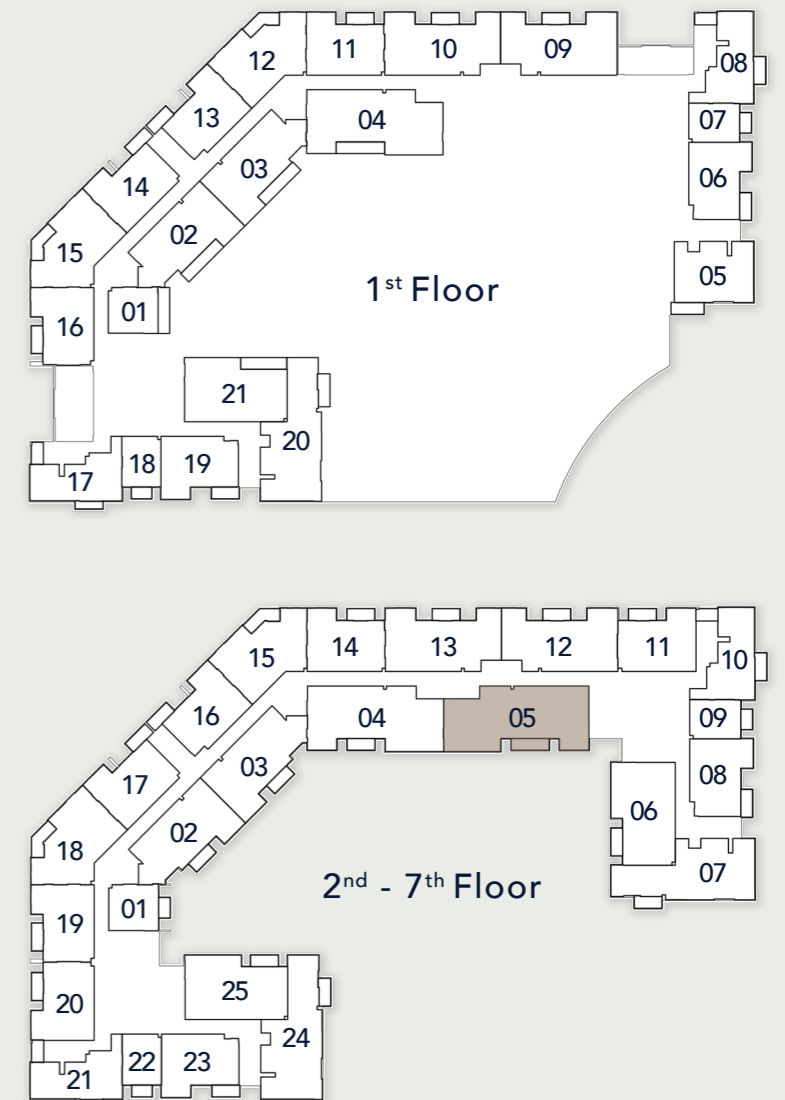

3 BEDROOM TYPE B

Internal Living Area

1671.64 sq. ft

Outdoor Living Area

89.99 sq. ft

Total Living Area

1761.62 sq. ft