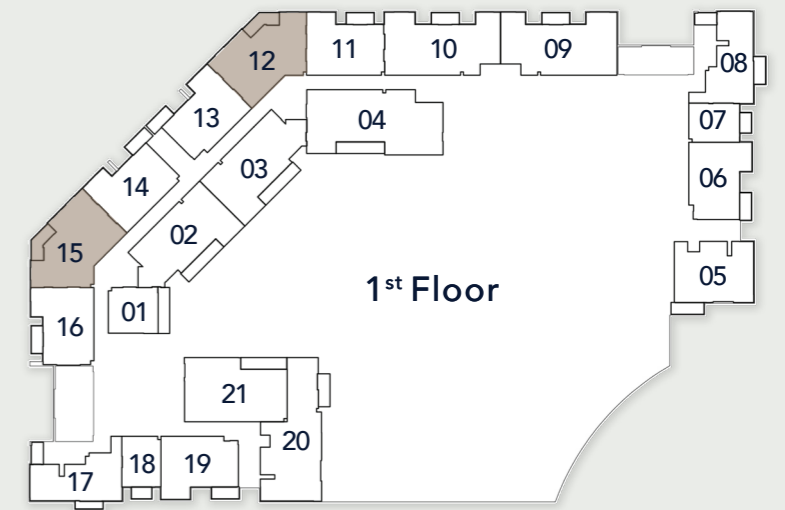

2 BEDROOM TYPE A

Internal Living Area

1108.58 sq. ft

Outdoor Living Area

96.01 sq. ft

Total Living Area

1204.59 sq. ft