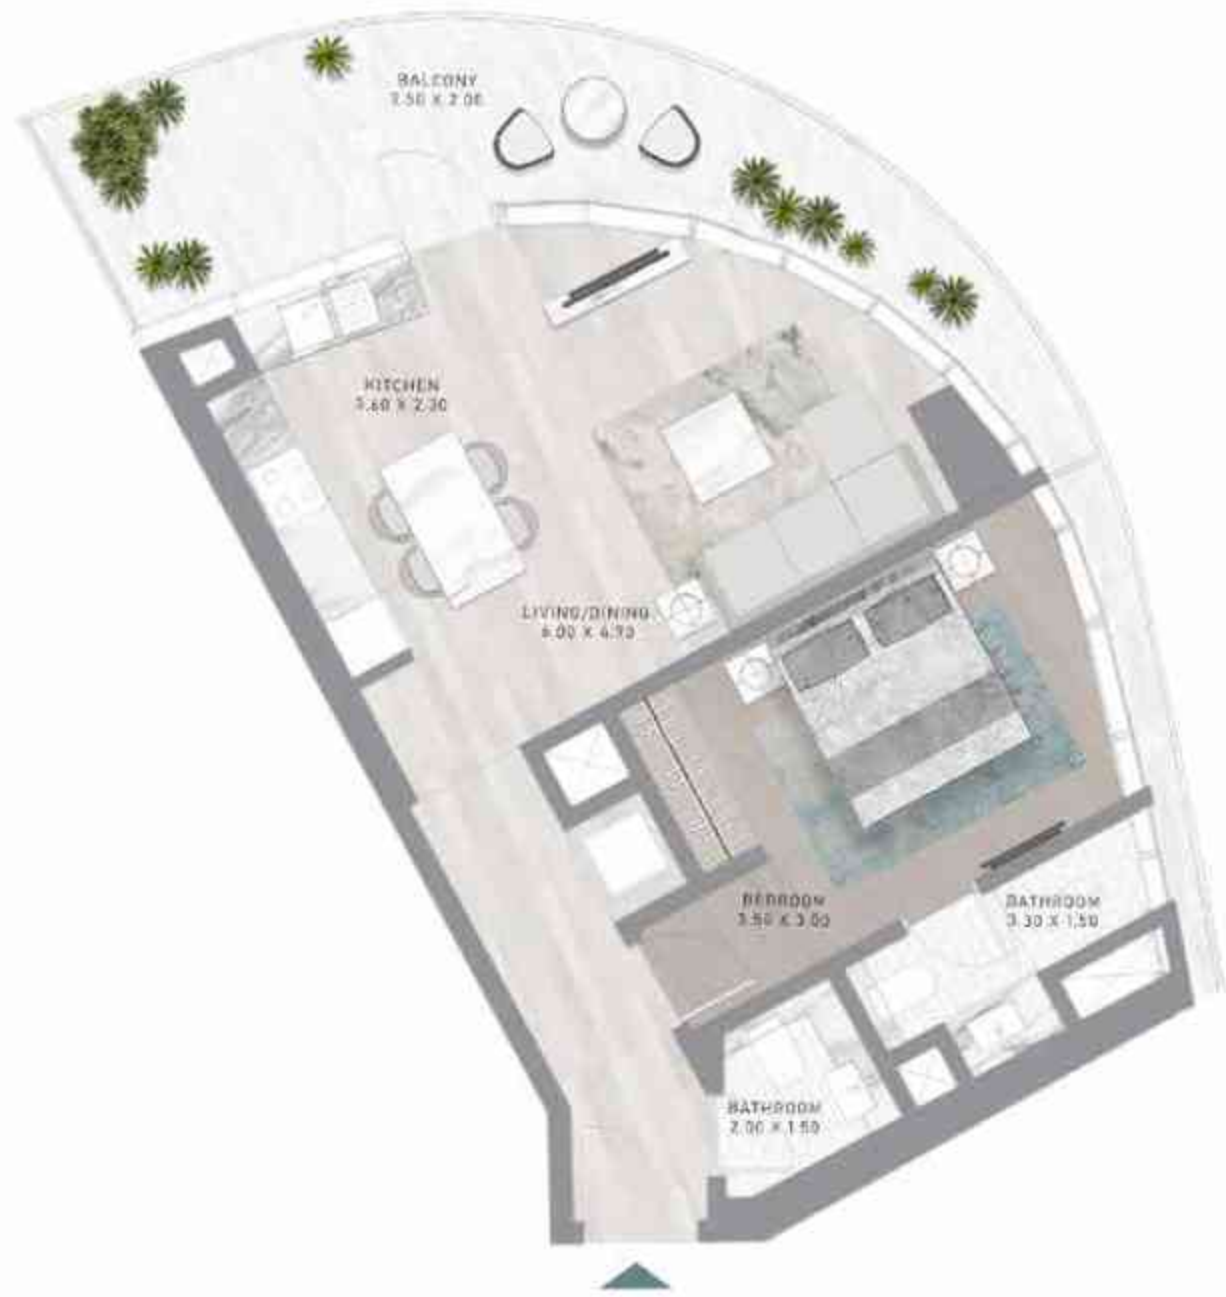

1-BEDROOM

TYPE A5