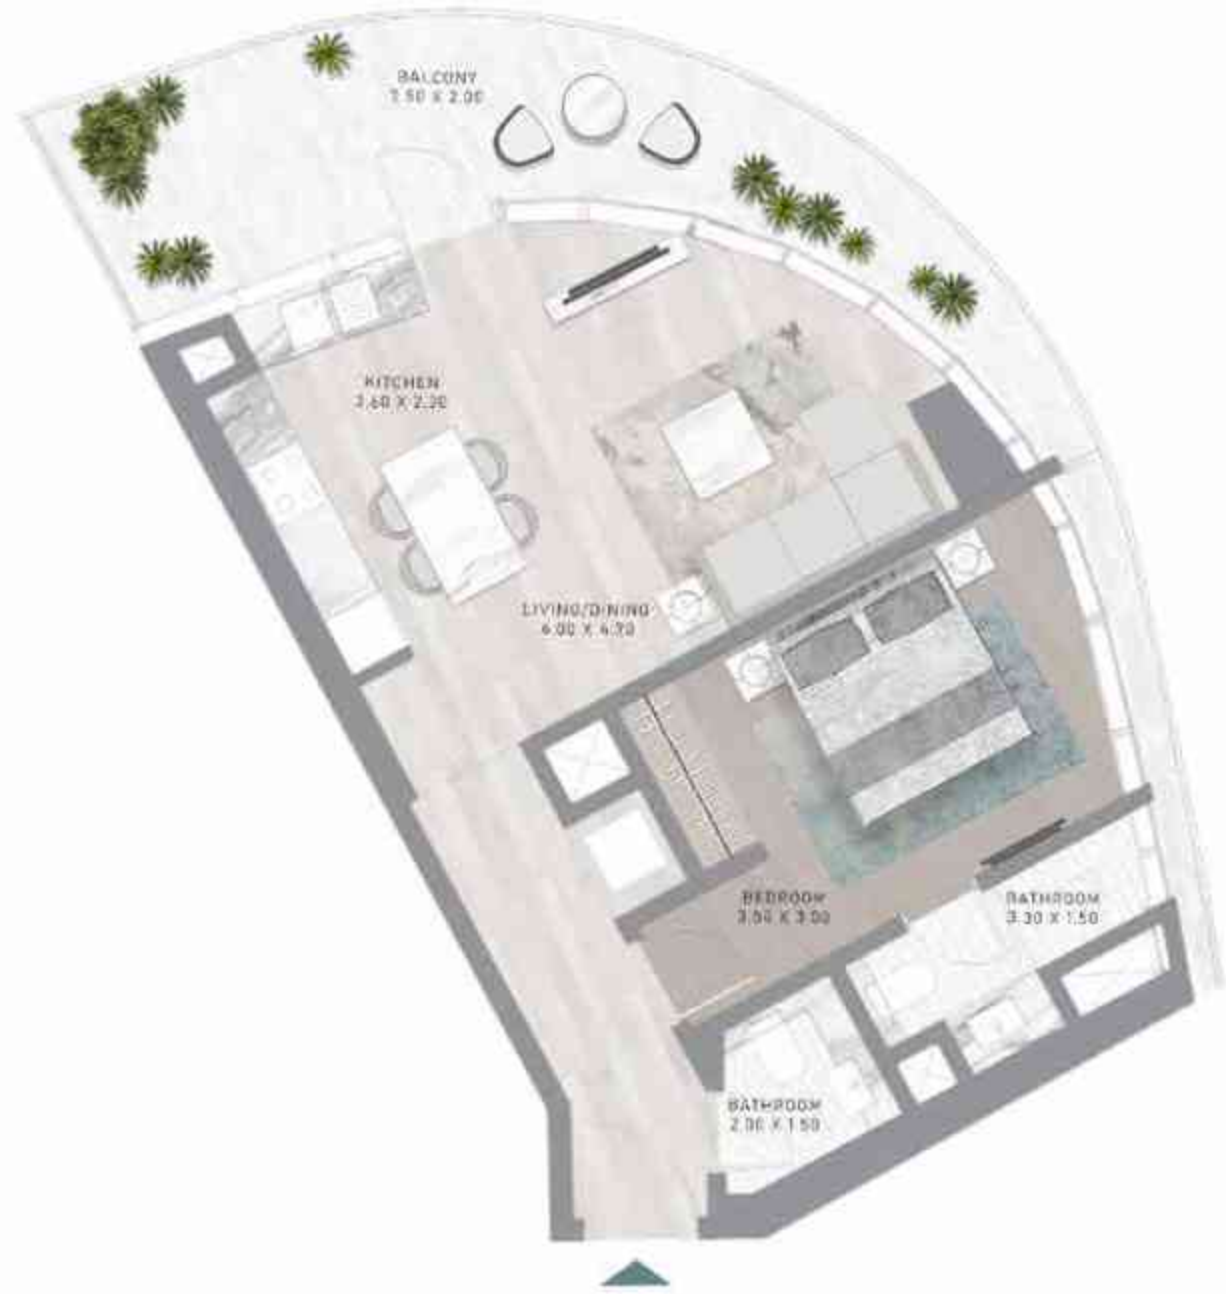

1-BEDROOM

TYPE A6