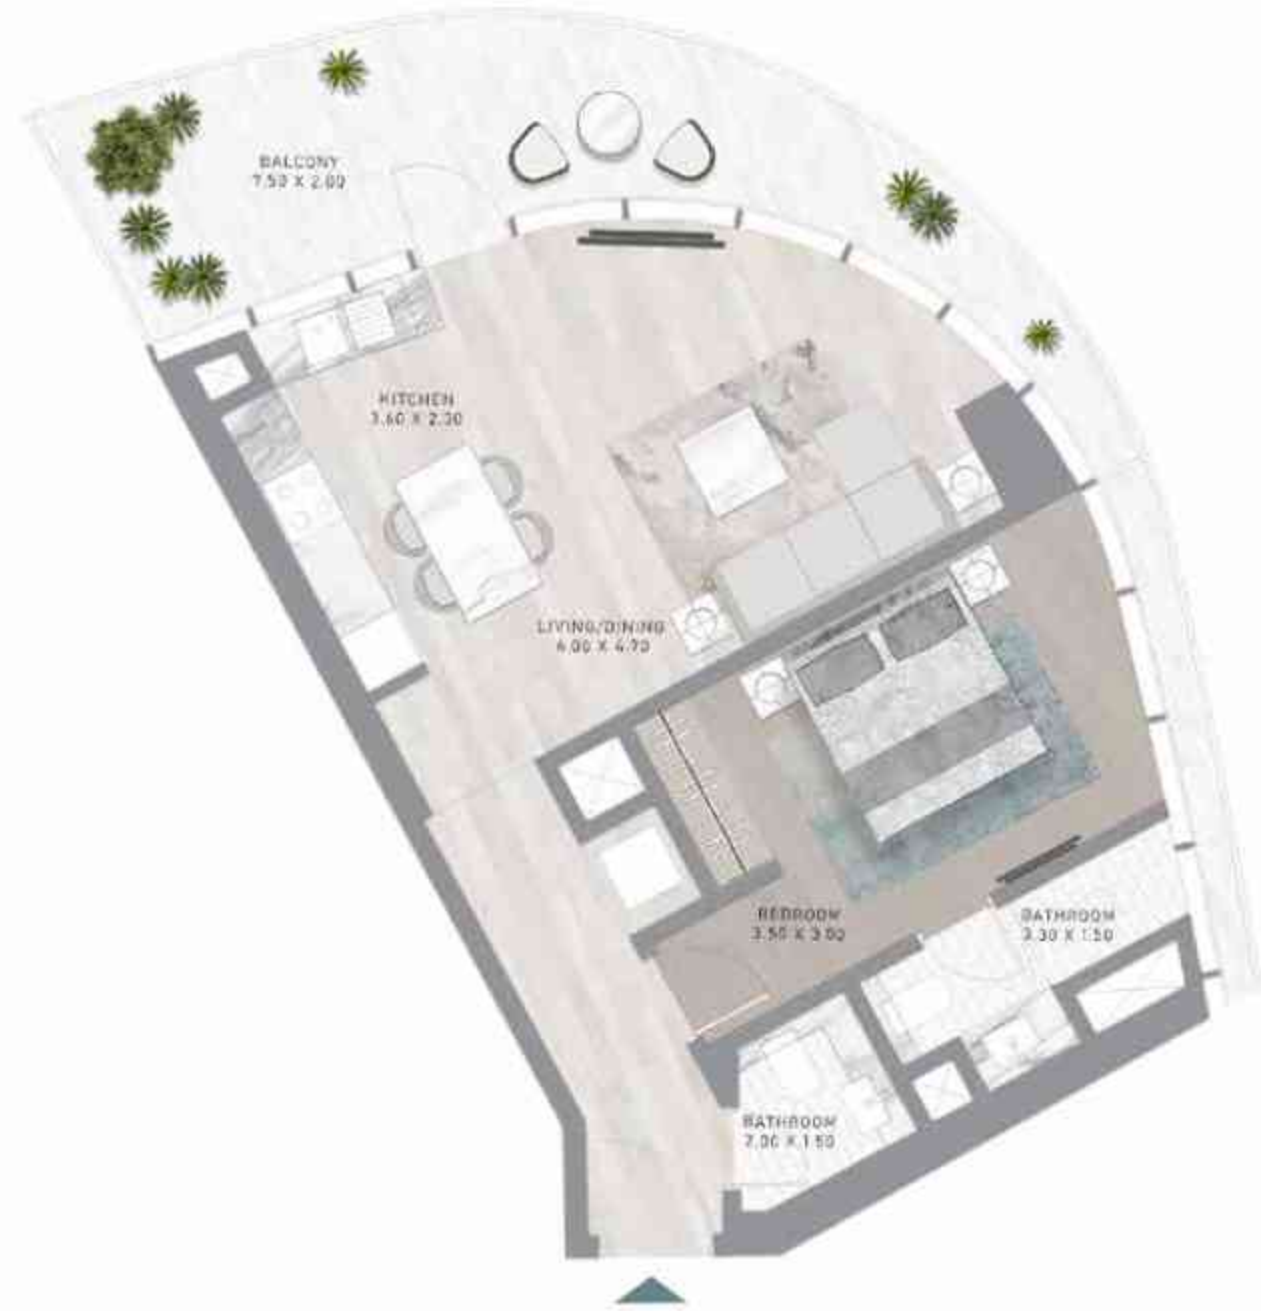

1-BEDROOM

TYPE A1