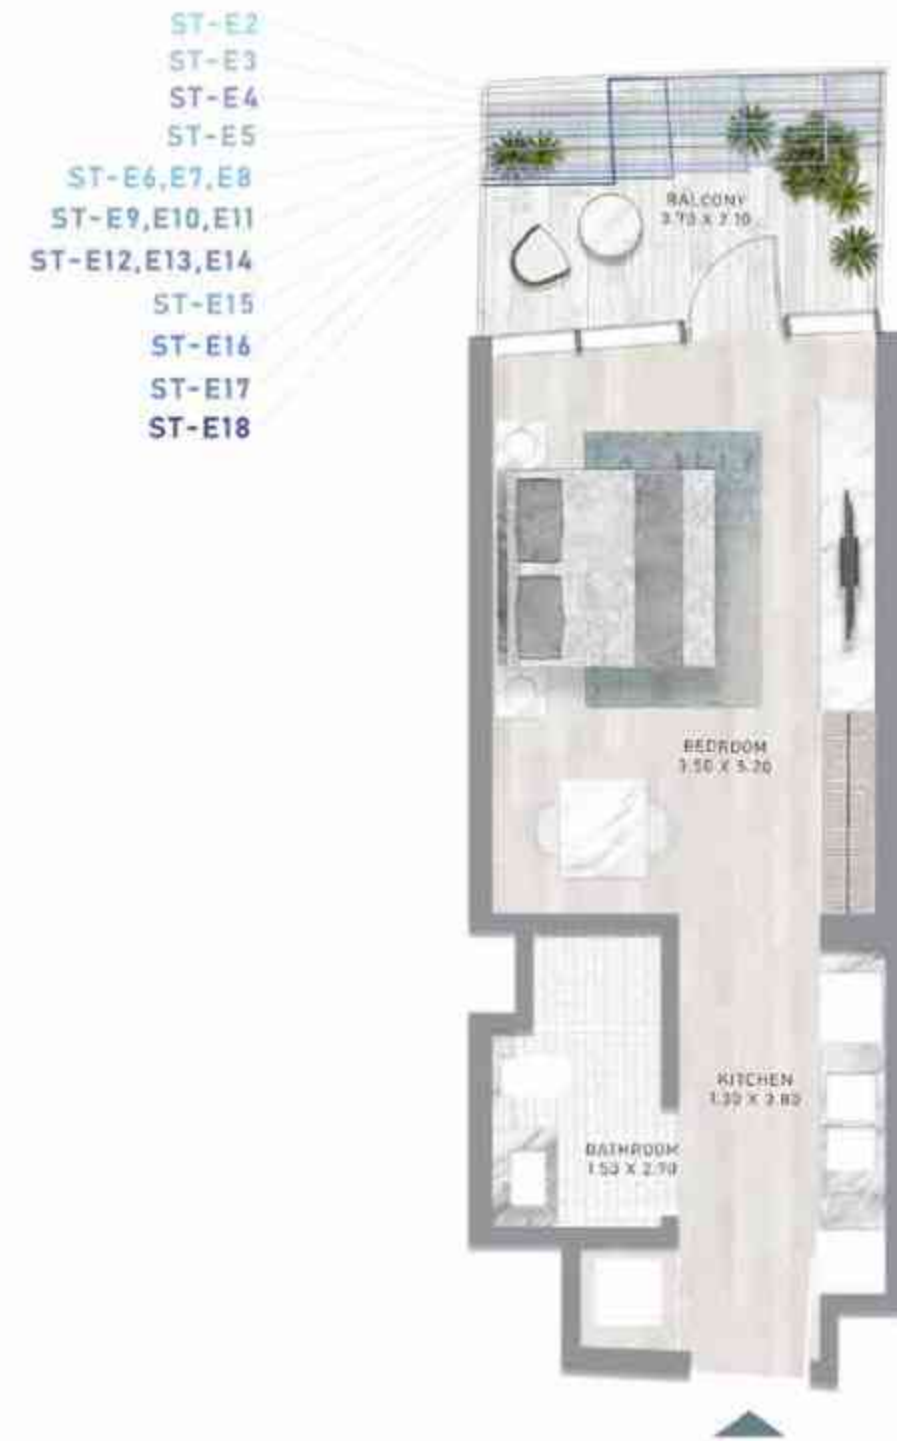

DAMAC

CANAL
HEIGHTS

de GRISOGONO

A CENTURIES-OLD
TREASURE TRANSFORMED.

The image is a vertical composition. The left half shows a dark silhouette of a woman with curly hair, wearing a strapless dress, against a deep blue background. The right half shows a dark, rippling ocean surface with a single, large, iridescent pearl floating in the center. The overall mood is mysterious and elegant.

CANAL HEIGHTS BY DE GRISOGONO

CANAL HEIGHTS BY DE GRISOGONO

LEVELS 2-19

LEVELS 2-19

STUDIO

TYPES E1 - E18

STUDIO

TYPES E1 M - E18 M