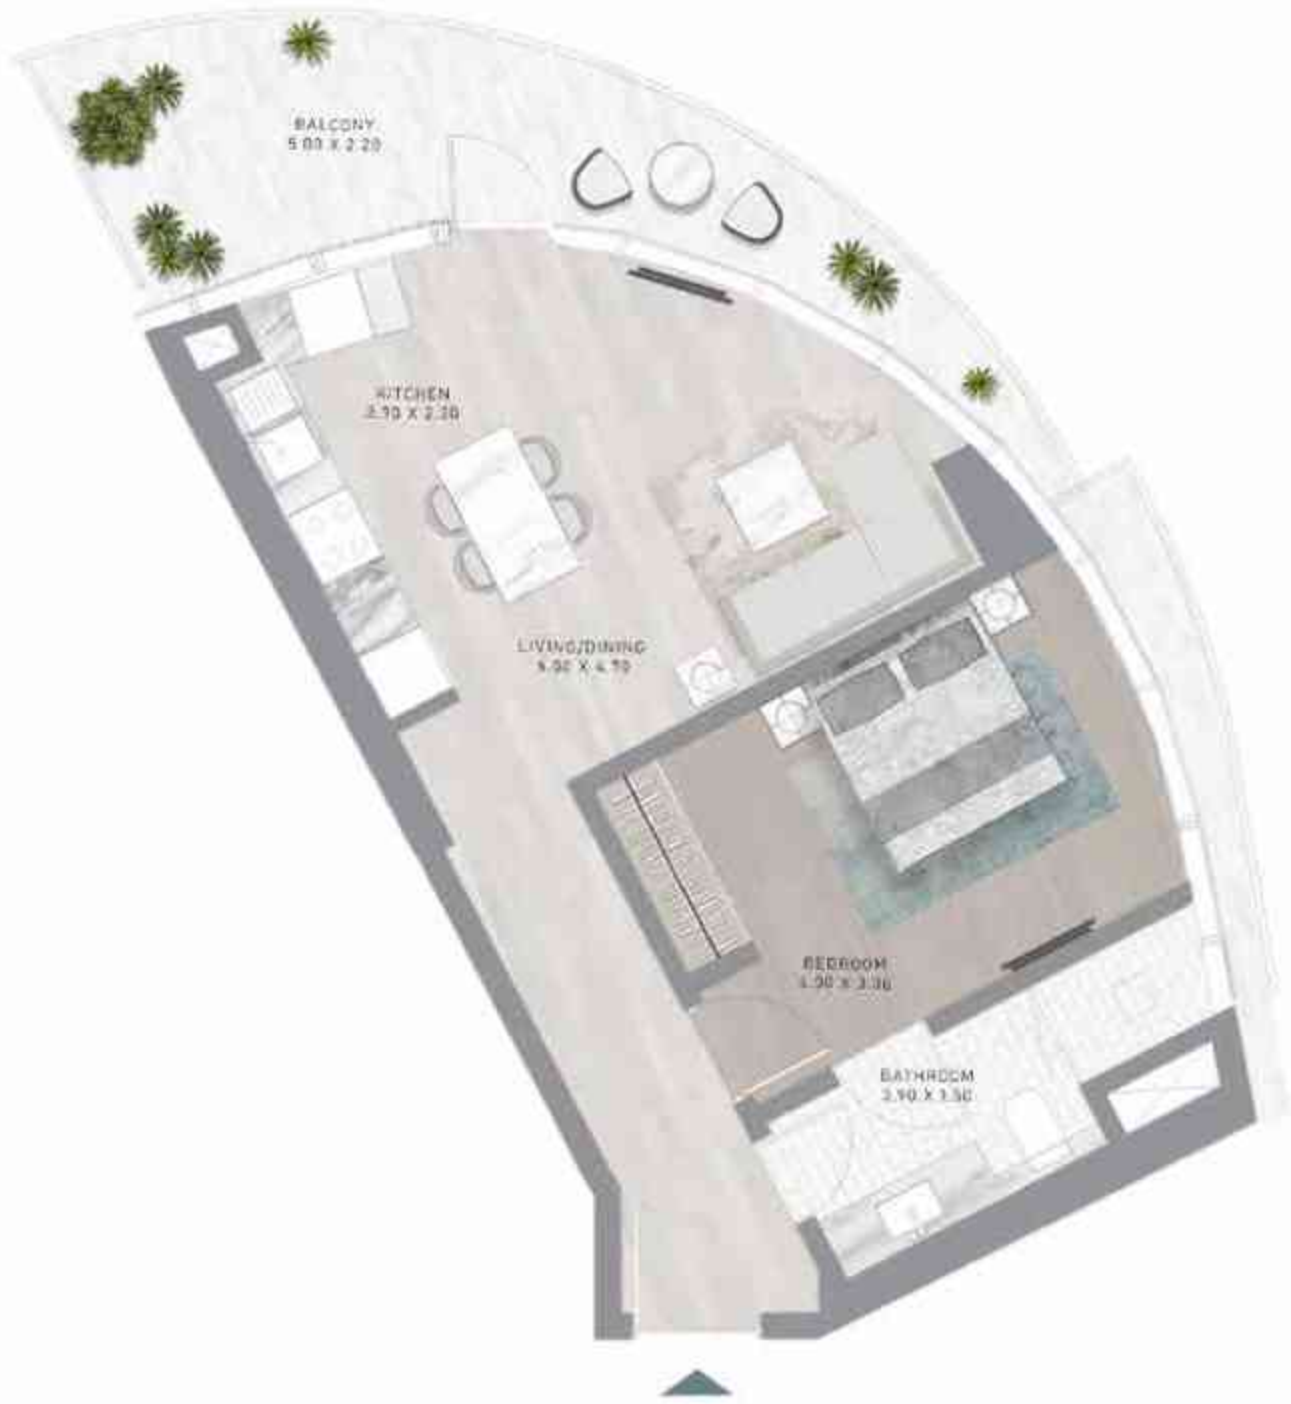

1-BEDROOM

TYPE A13