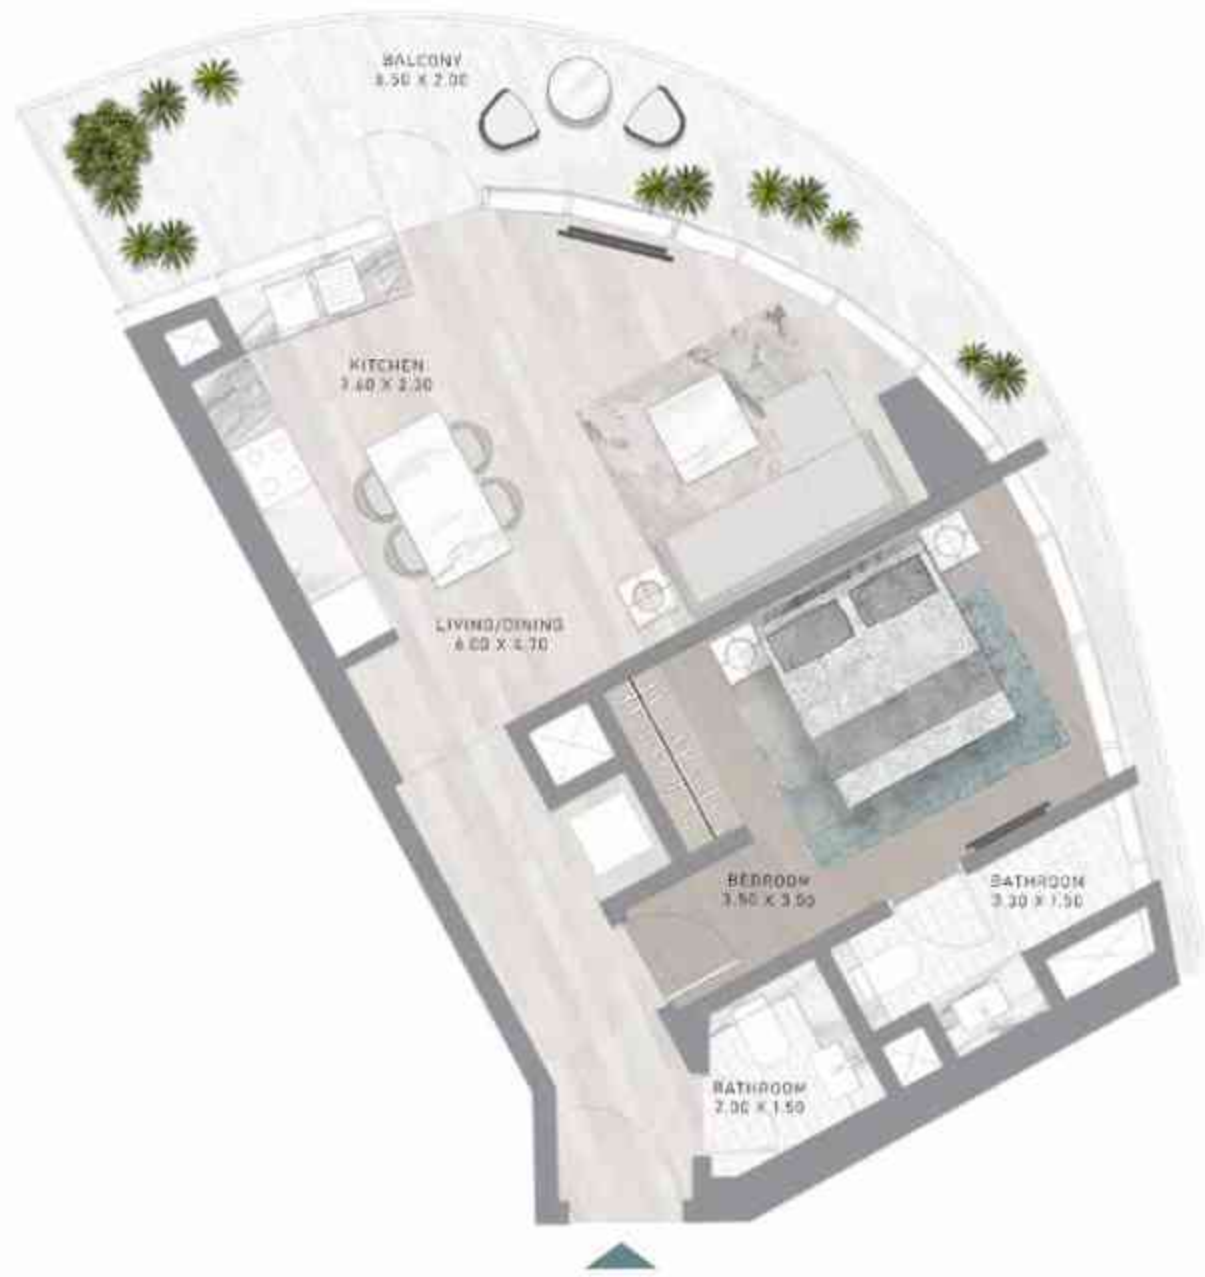

1-BEDROOM

TYPE A7