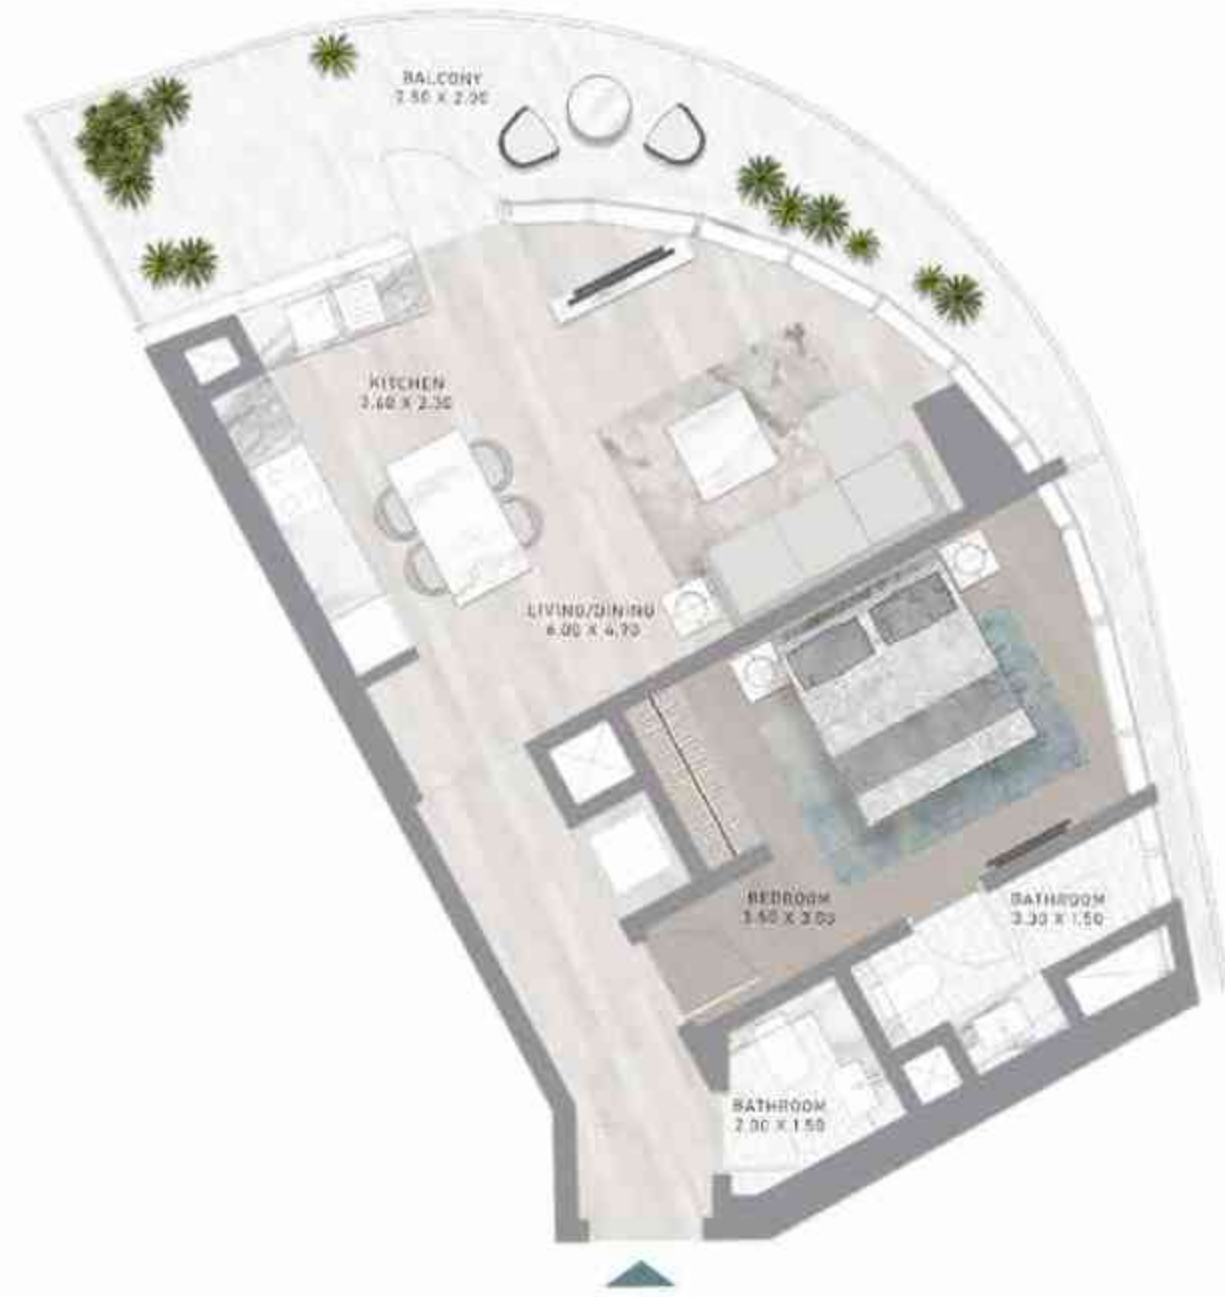

1-BEDROOM

TYPE A4

LEVEL 5