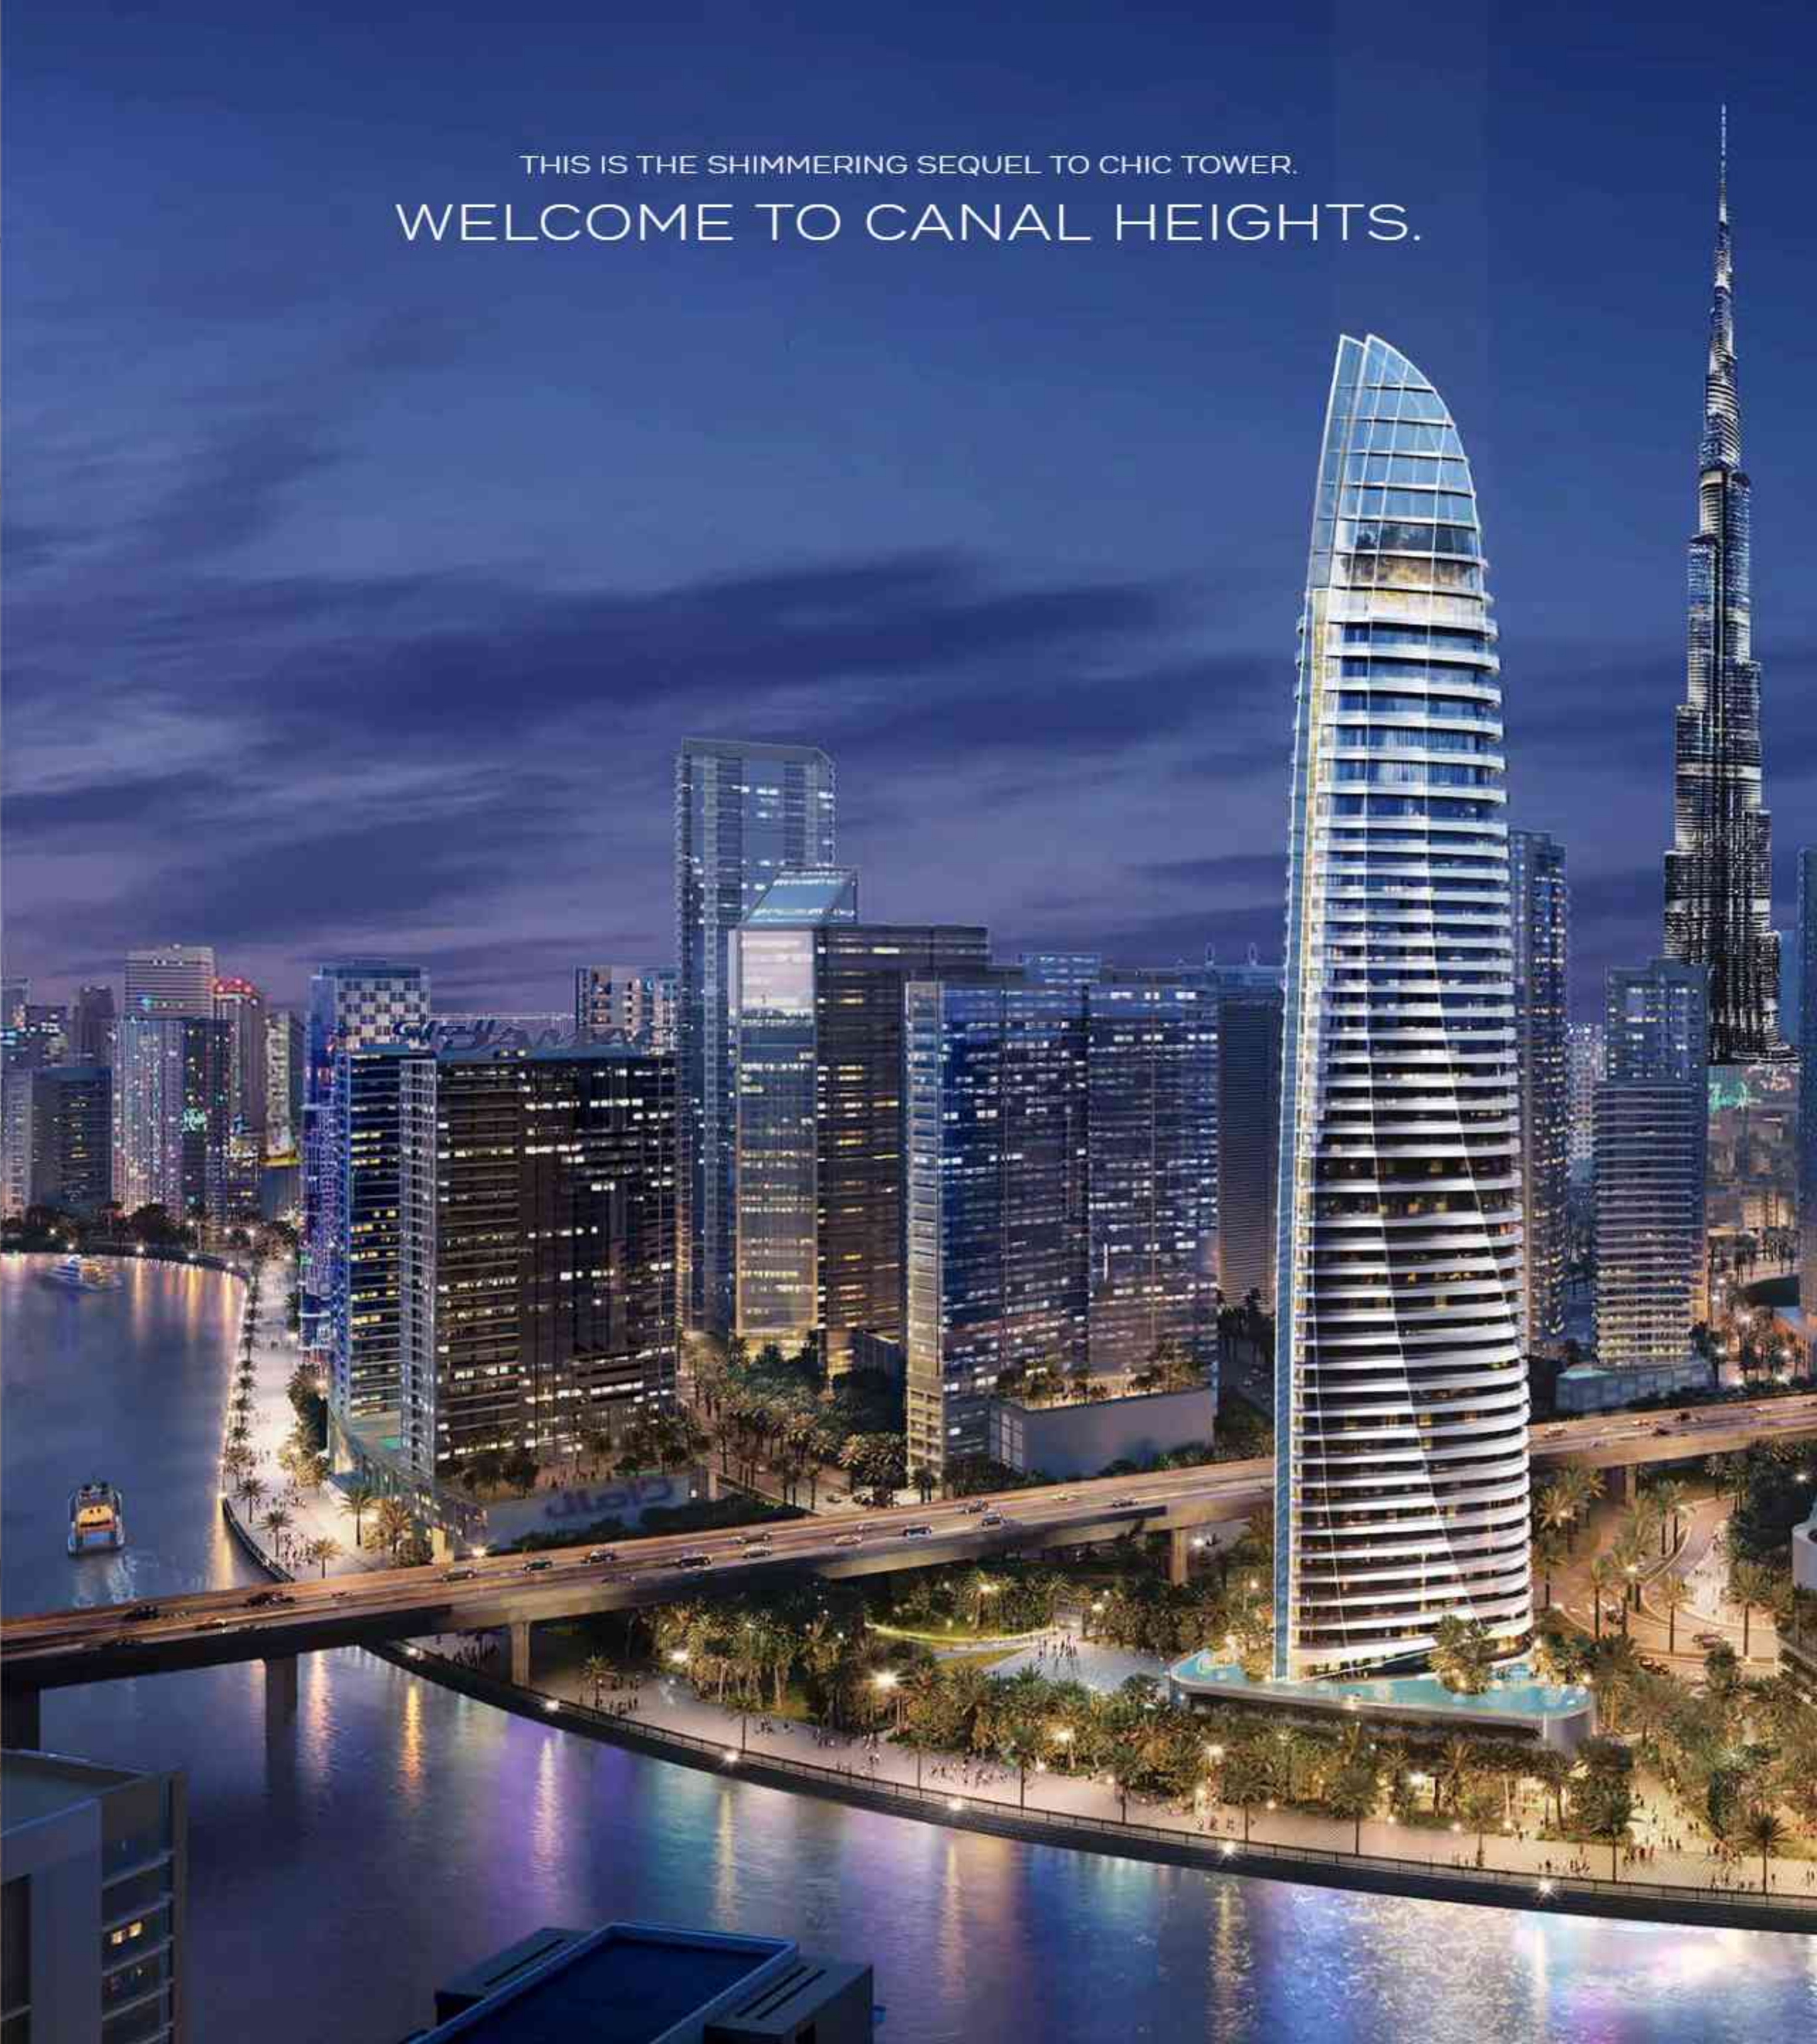

THIS IS THE SHIMMERING SEQUEL TO CHIC TOWER.
WELCOME TO CANAL HEIGHTS.