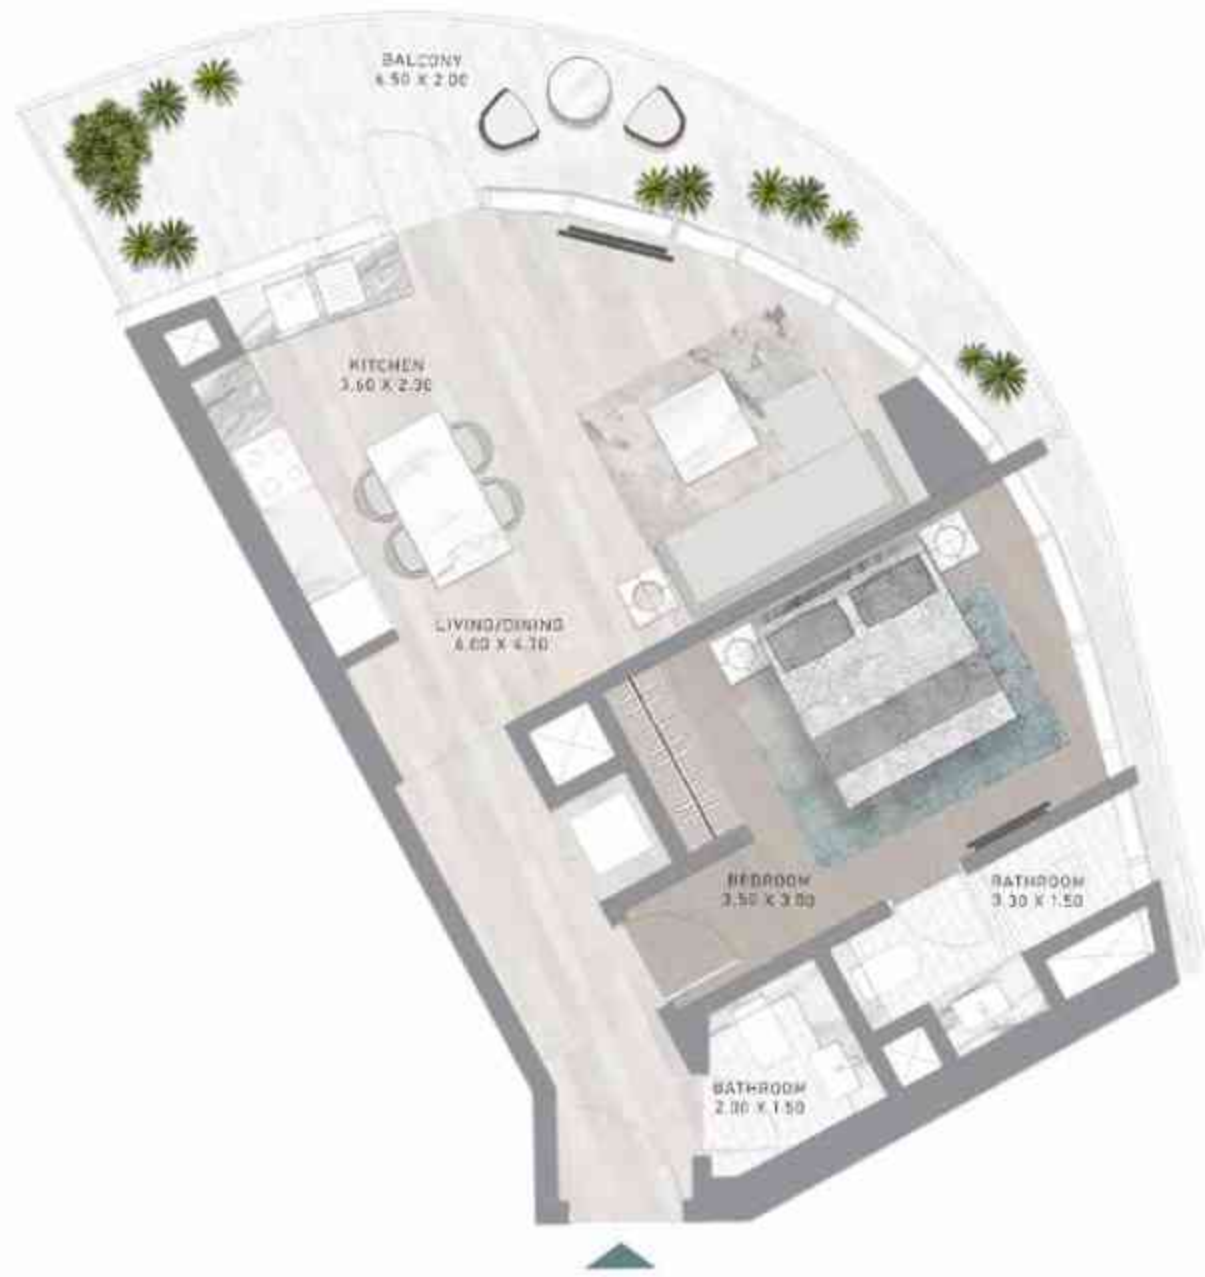

1-BEDROOM

TYPE A8