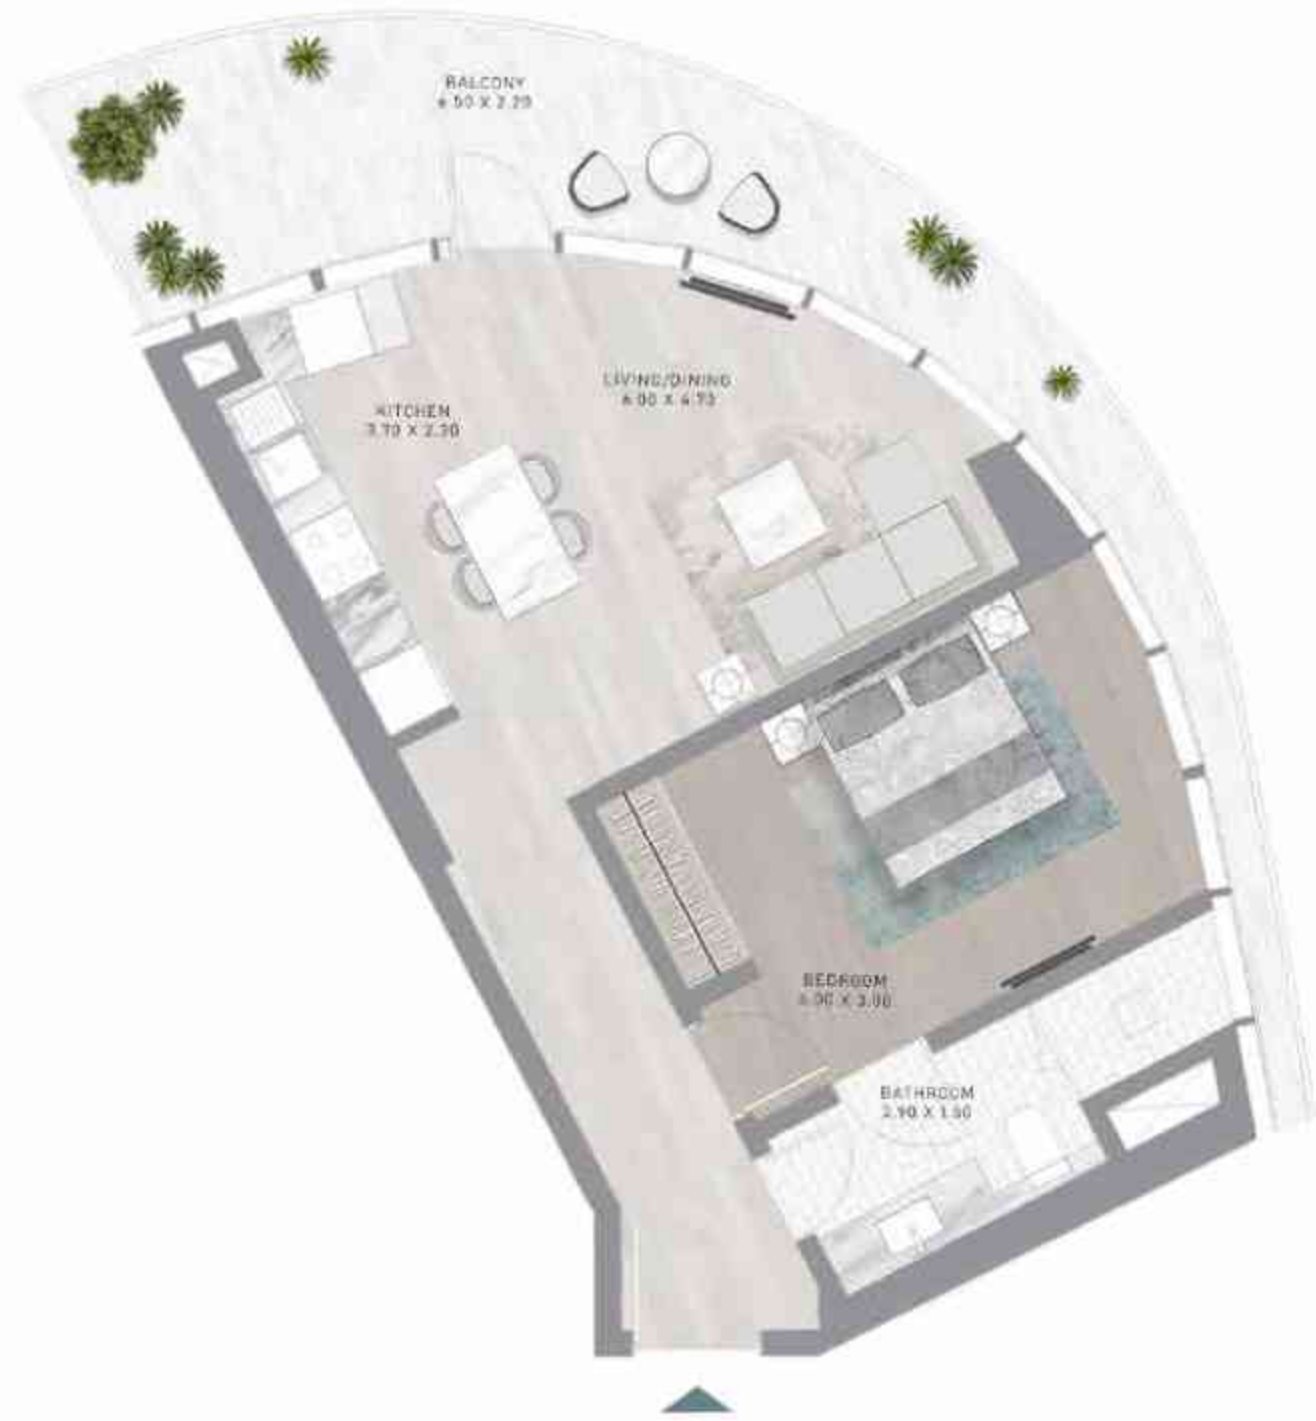

1-BEDROOM

TYPE A9