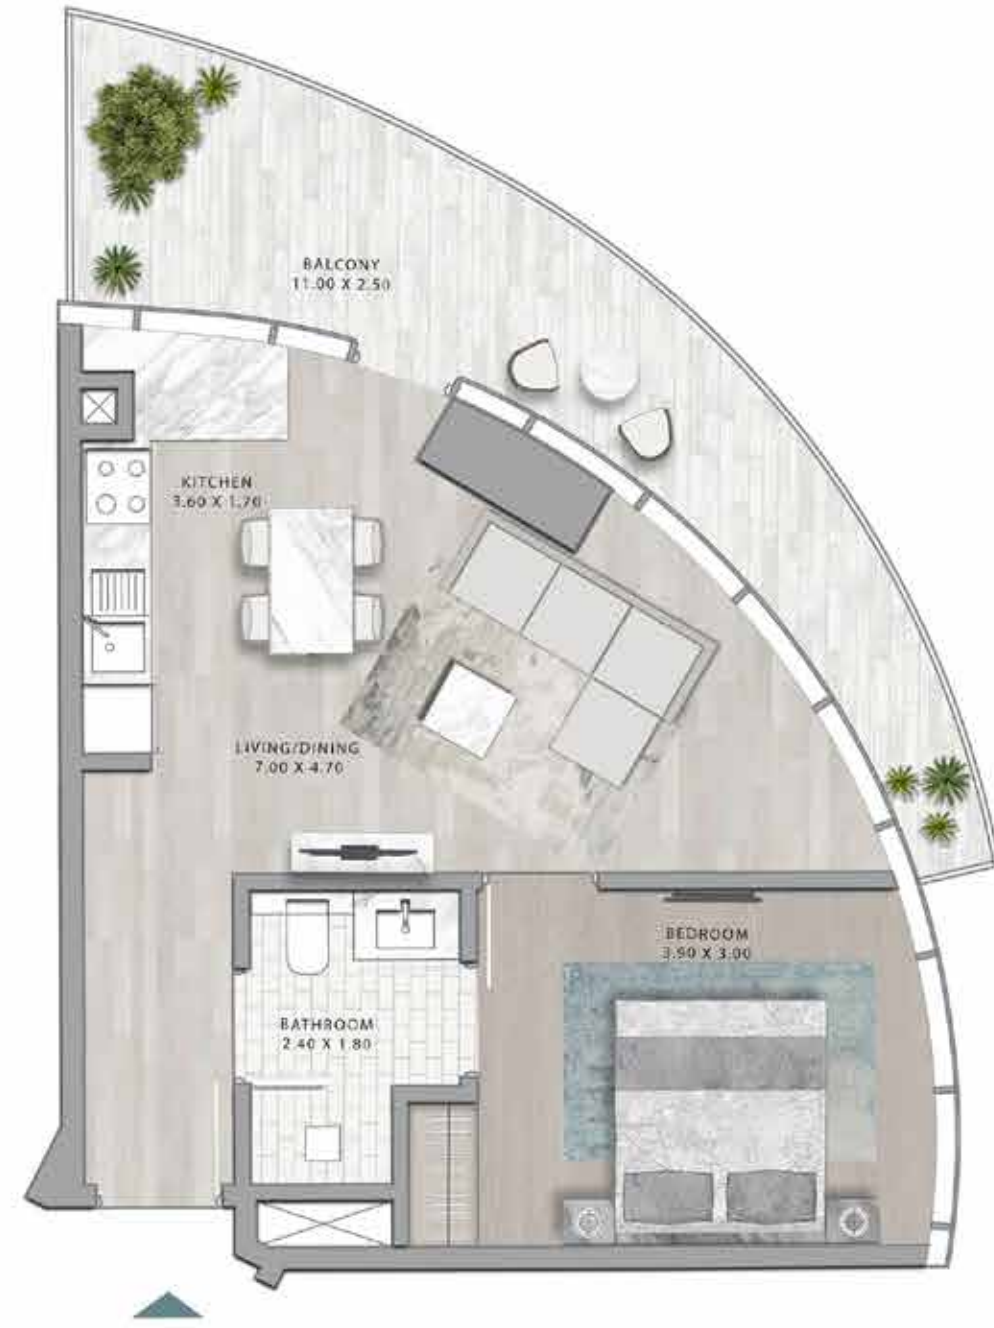

1-BEDROOM

TYPE E3