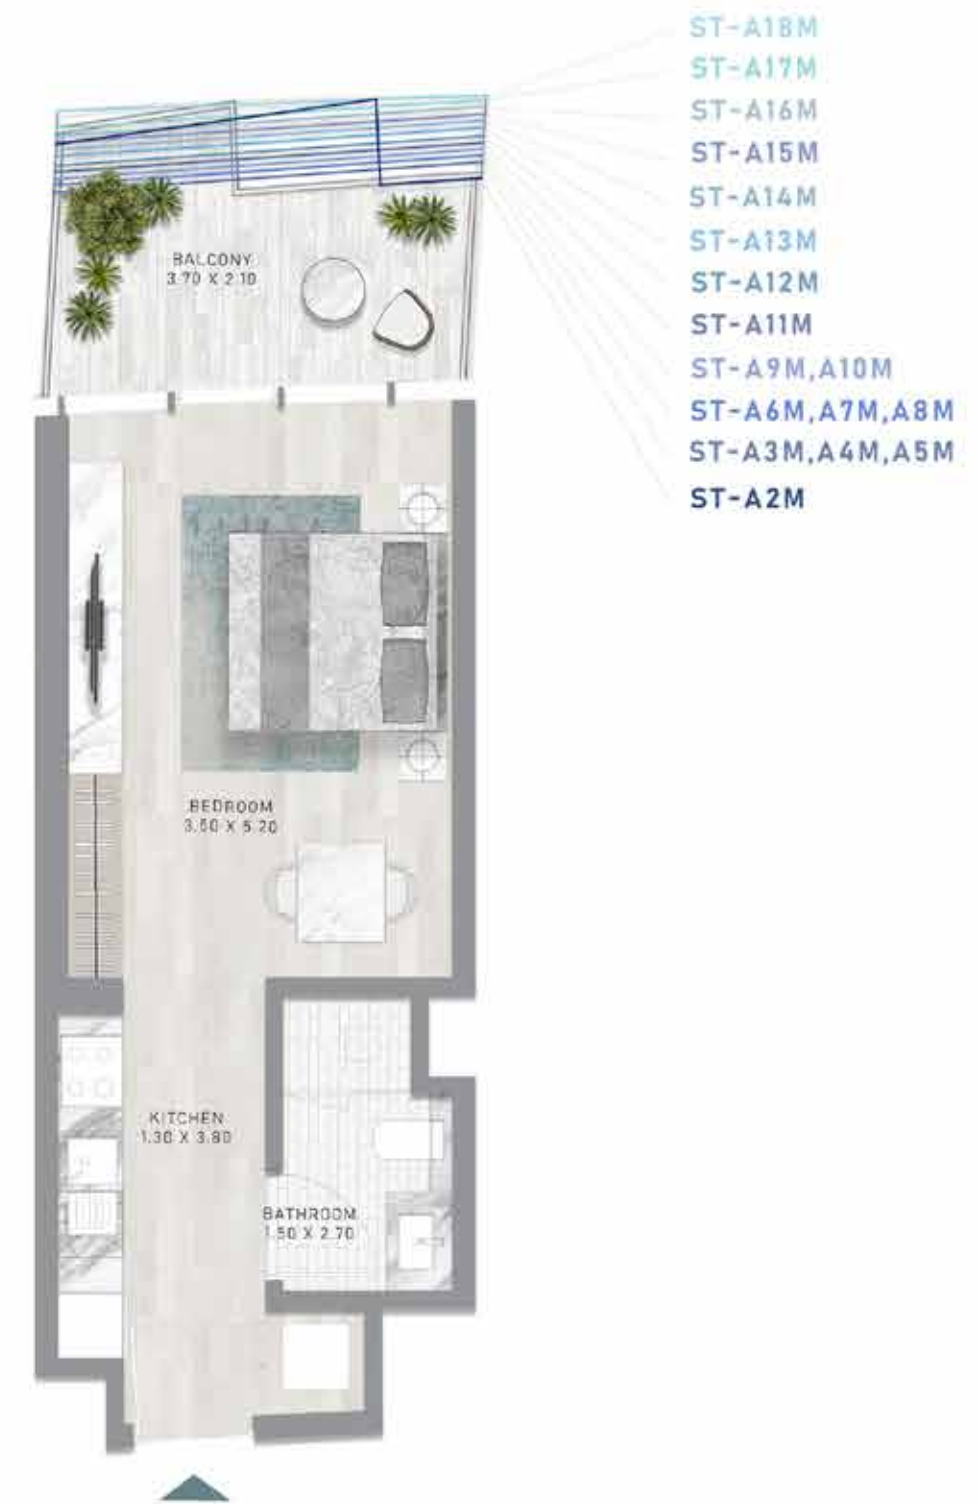

DAMAC

CANAL
HEIGHTS

de GRISOGONO

FLOOR PLANS

A CENTURIES-OLD
TREASURE TRANSFORMED.

FLOOR PLANS

STUDIO

TYPES A1 - A18

STUDIO

TYPES A1 M - A18 M

CANAL HEIGHTS BY DE GRISOGONO

CANAL HEIGHTS BY DE GRISOGONO

LEVELS 2-19

LEVELS 2-19

STUDIO

TYPES B1 - B18