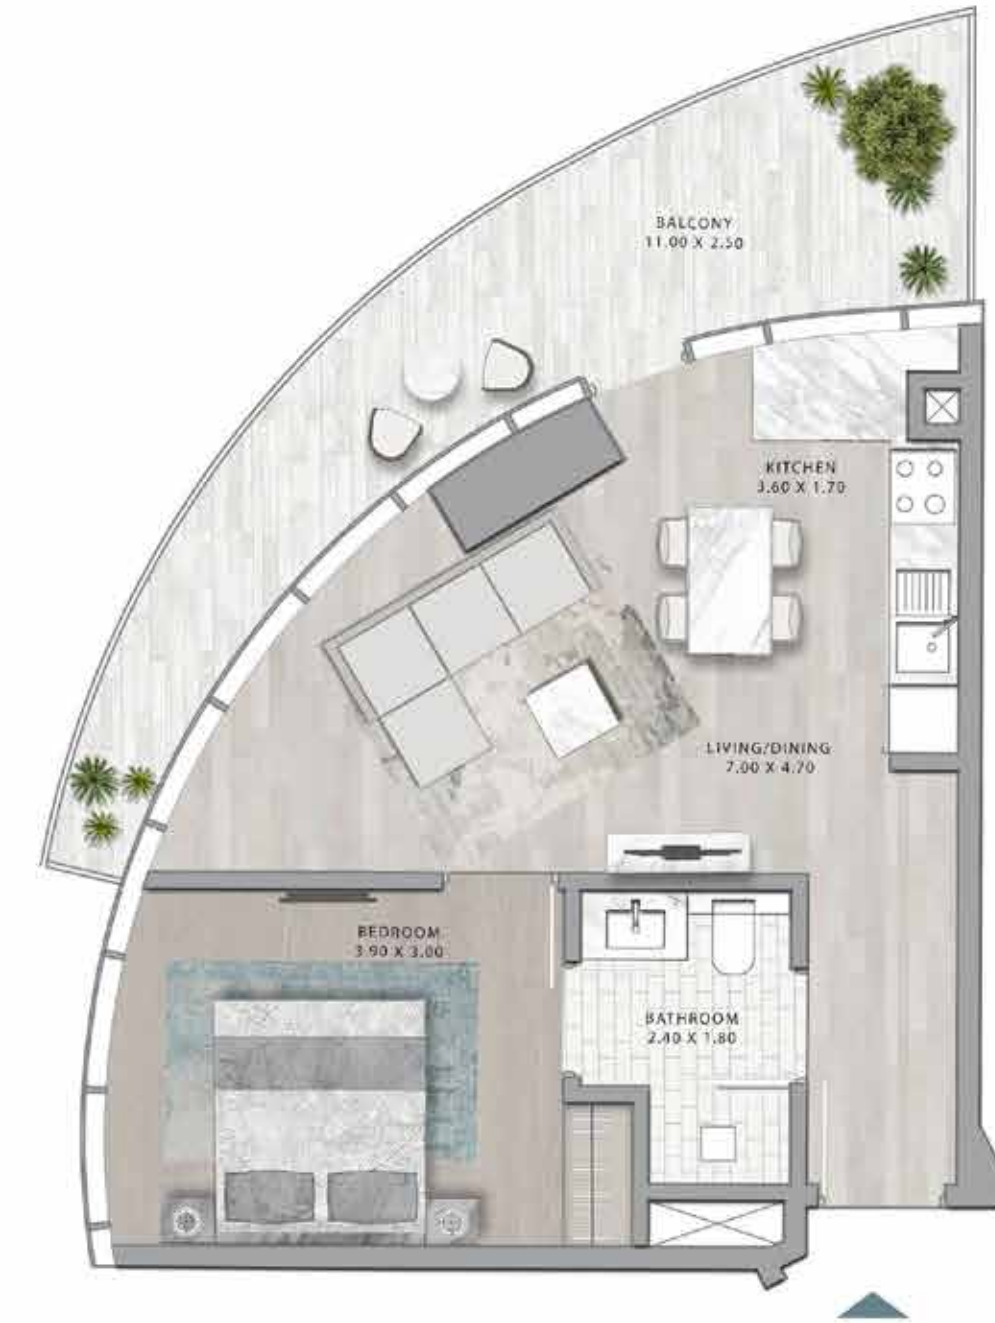

1-BEDROOM

TYPE E3-M