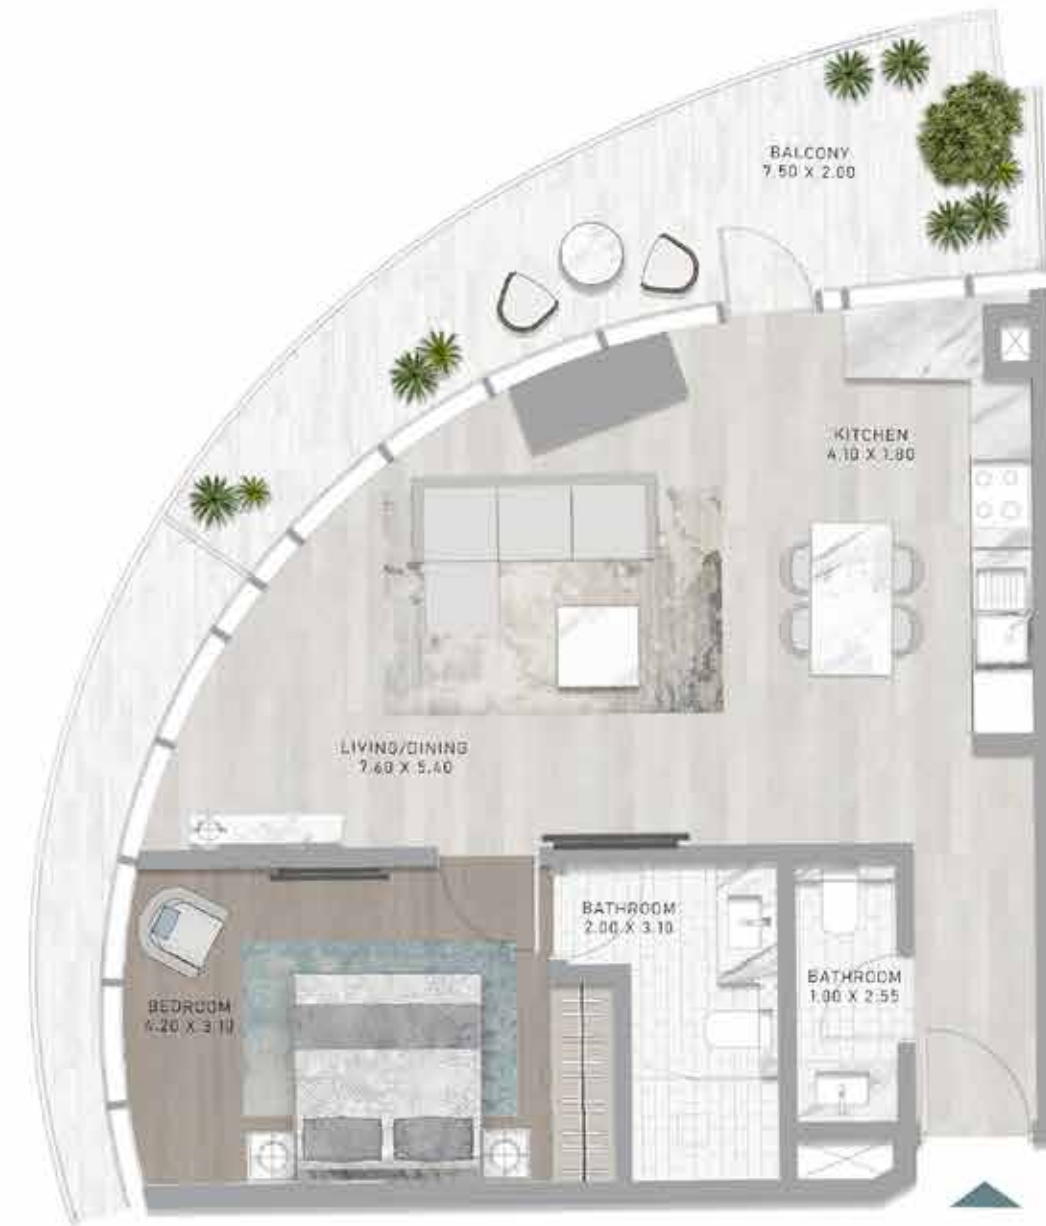

DAMAC

CANAL
HEIGHTS

de GRISOGONO

FLOOR PLANS

A CENTURIES-OLD
TREASURE TRANSFORMED.

FLOOR PLANS

STUDIO

TYPES A1 - A18

TYPE B2-M

LEVEL 22

1-BEDROOM

TYPE B3

LEVEL 23

1-BEDROOM

TYPE B3-M

LEVEL 23