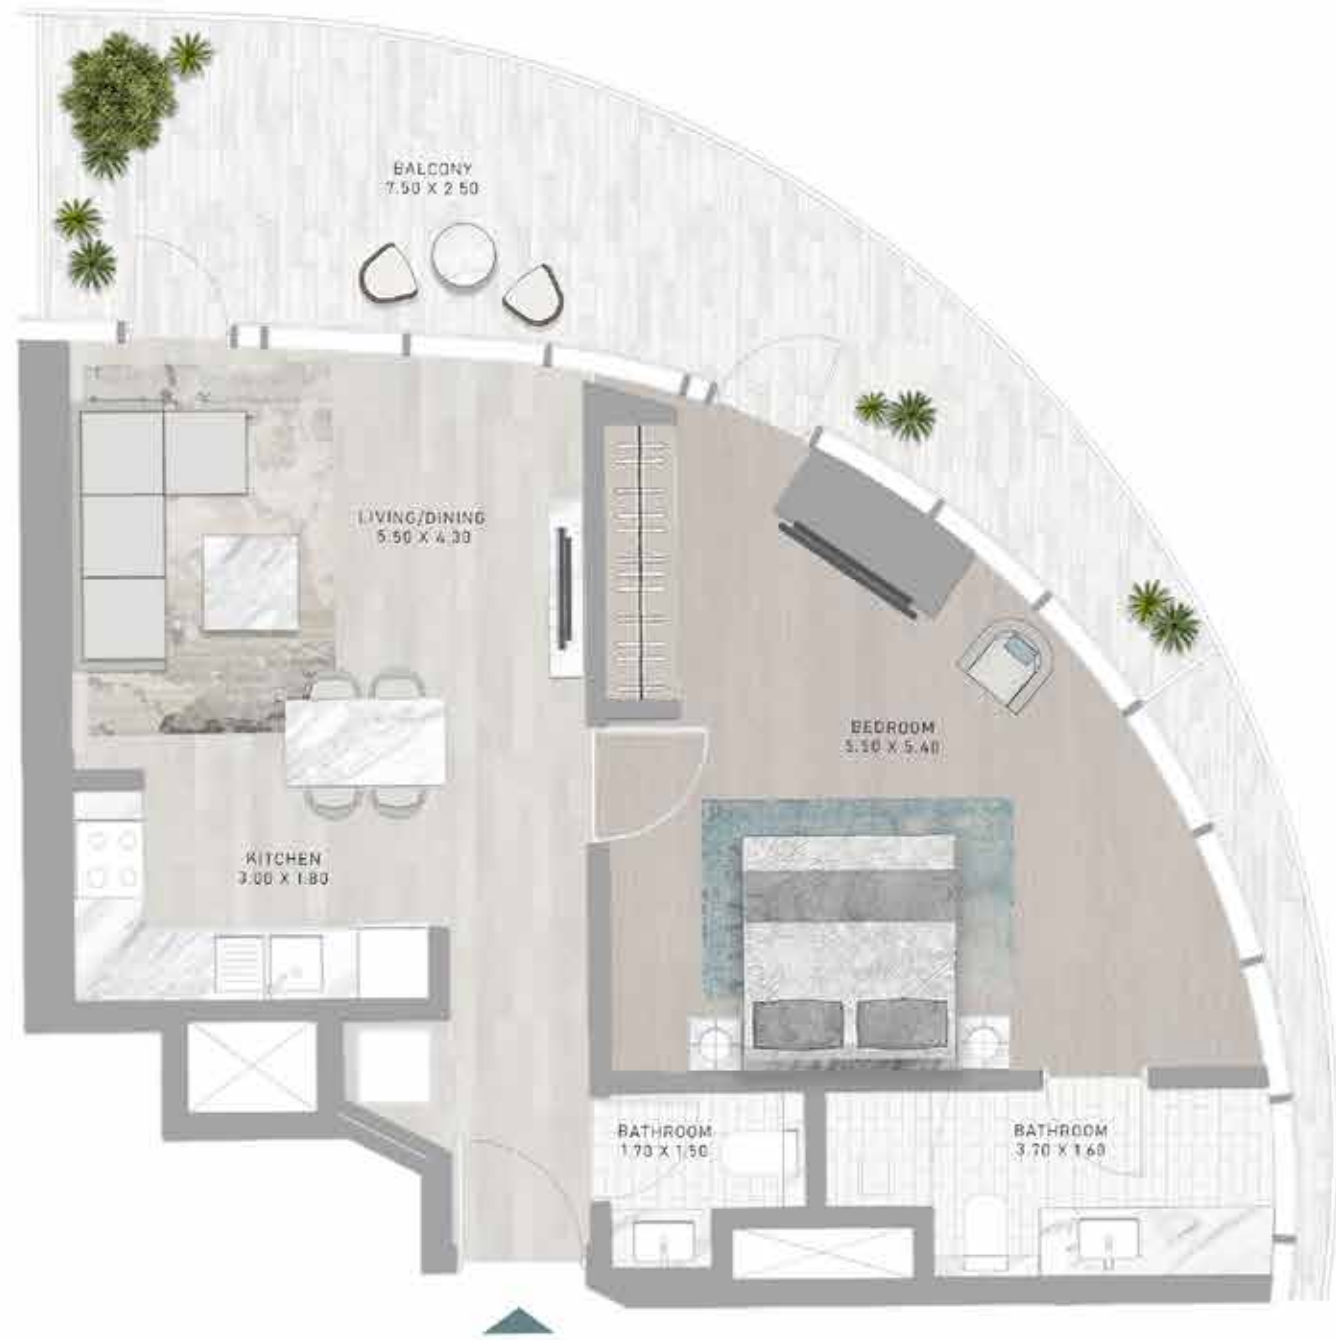

1-BEDROOM

TYPE G1