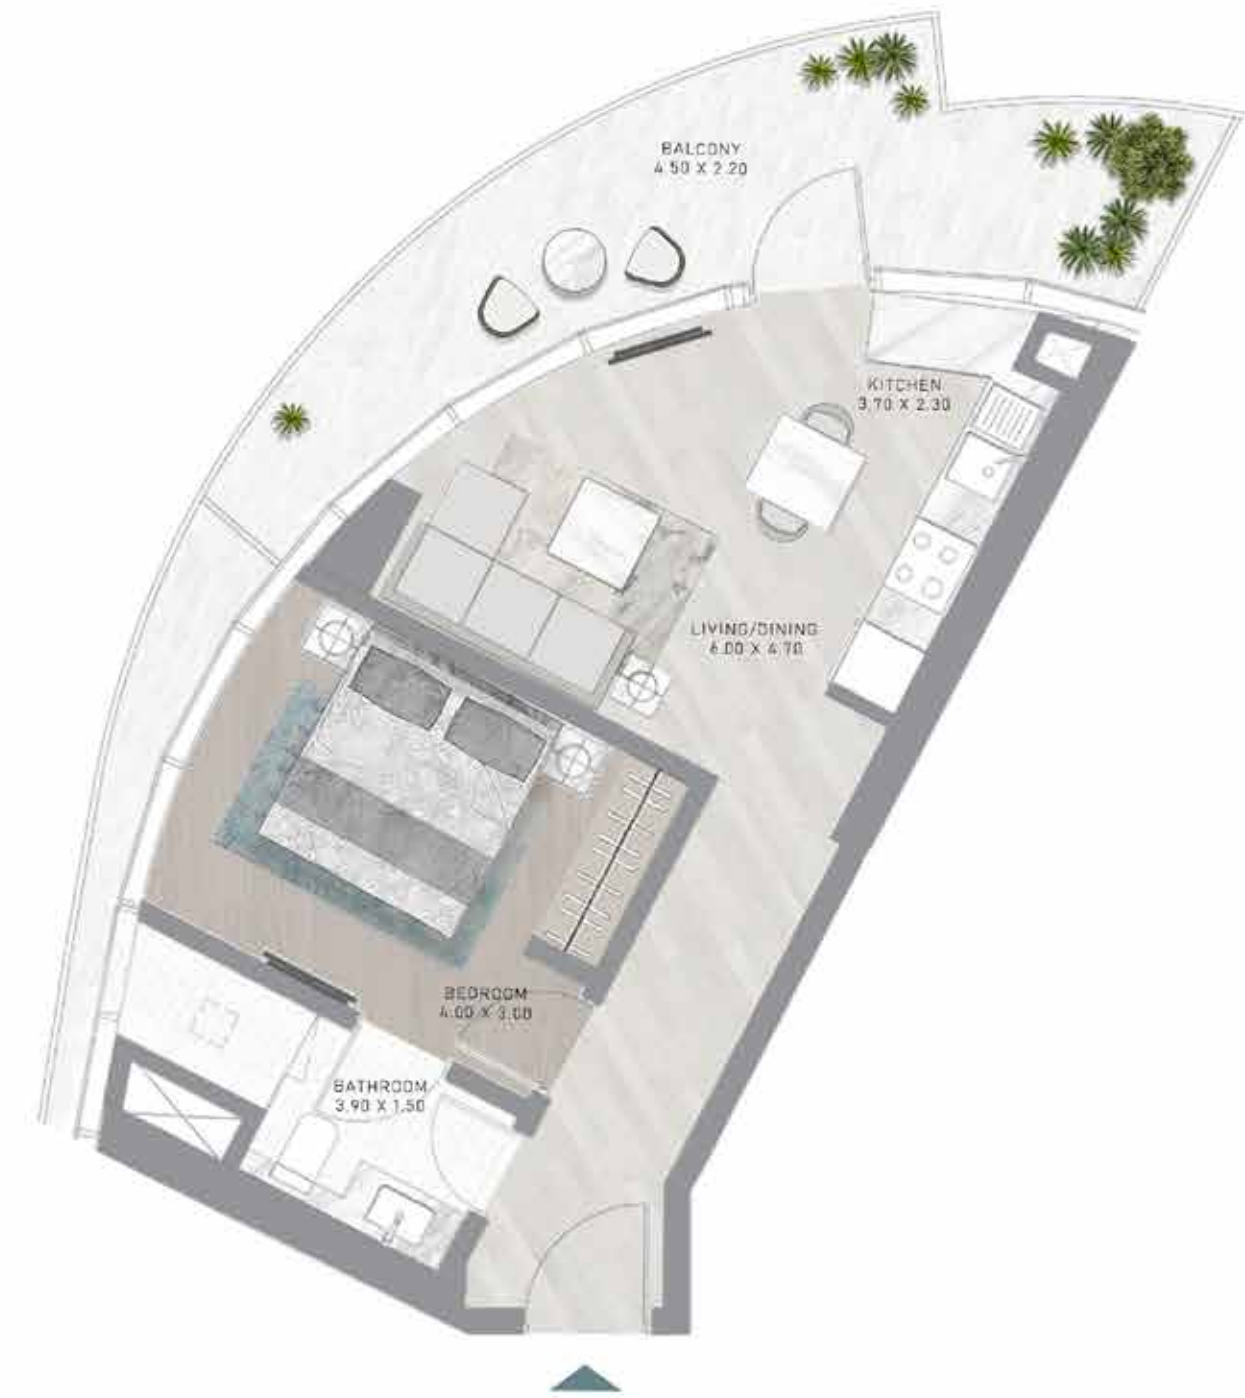

1-BEDROOM

TYPE A17-M