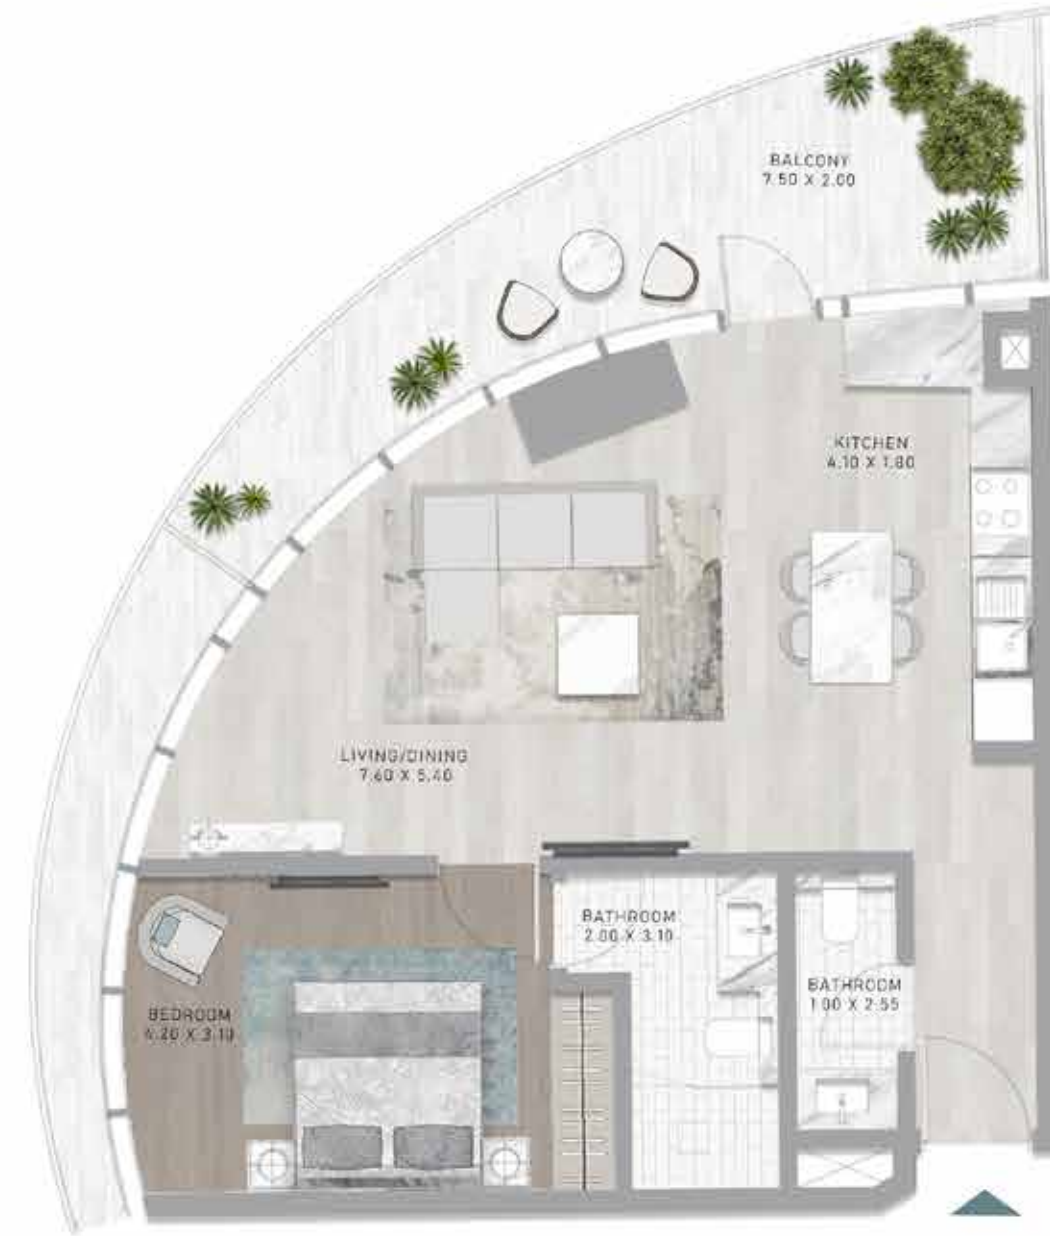

DAMAC

CANAL
HEIGHTS

de GRISOGONO

FLOOR PLANS

A CENTURIES-OLD
TREASURE TRANSFORMED.

FLOOR PLANS

STUDIO

TYPES A1 - A18

1-BEDROOM

TYPE B4

LEVEL 24

1-BEDROOM

TYPE B4-M

LEVEL 24

1-BEDROOM

TYPE B5

LEVEL 25

1-BEDROOM

TYPE B5-M

LEVEL 25

1-BEDROOM

TYPE B6

LEVEL 26

1-BEDROOM