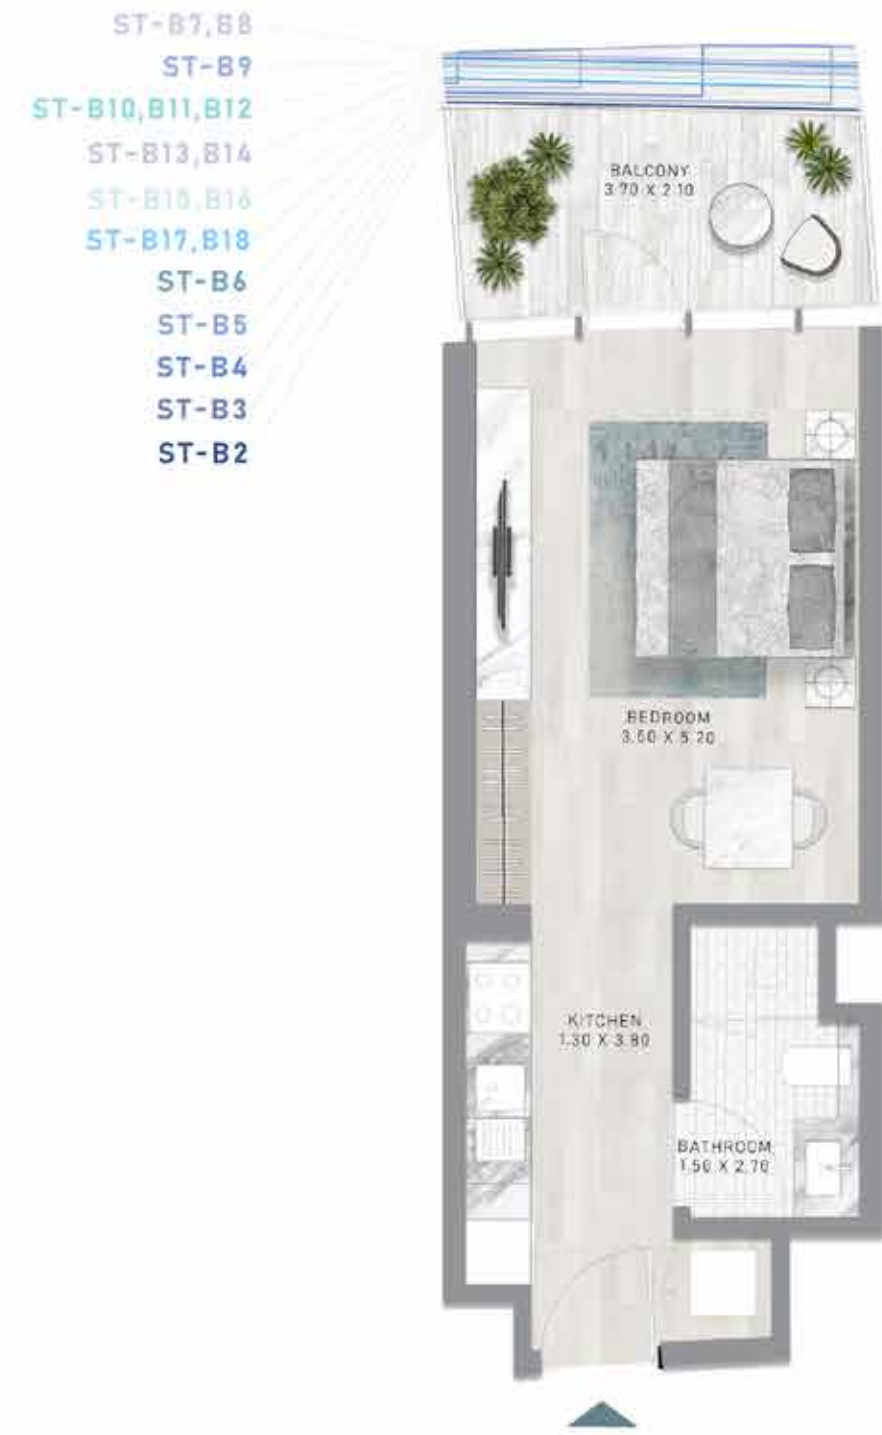

STUDIO

TYPES B1 - B18

STUDIO

TYPES B1 M - B18 M

CANAL HEIGHTS BY DE GRISOGONO

CANAL HEIGHTS BY DE GRISOGONO