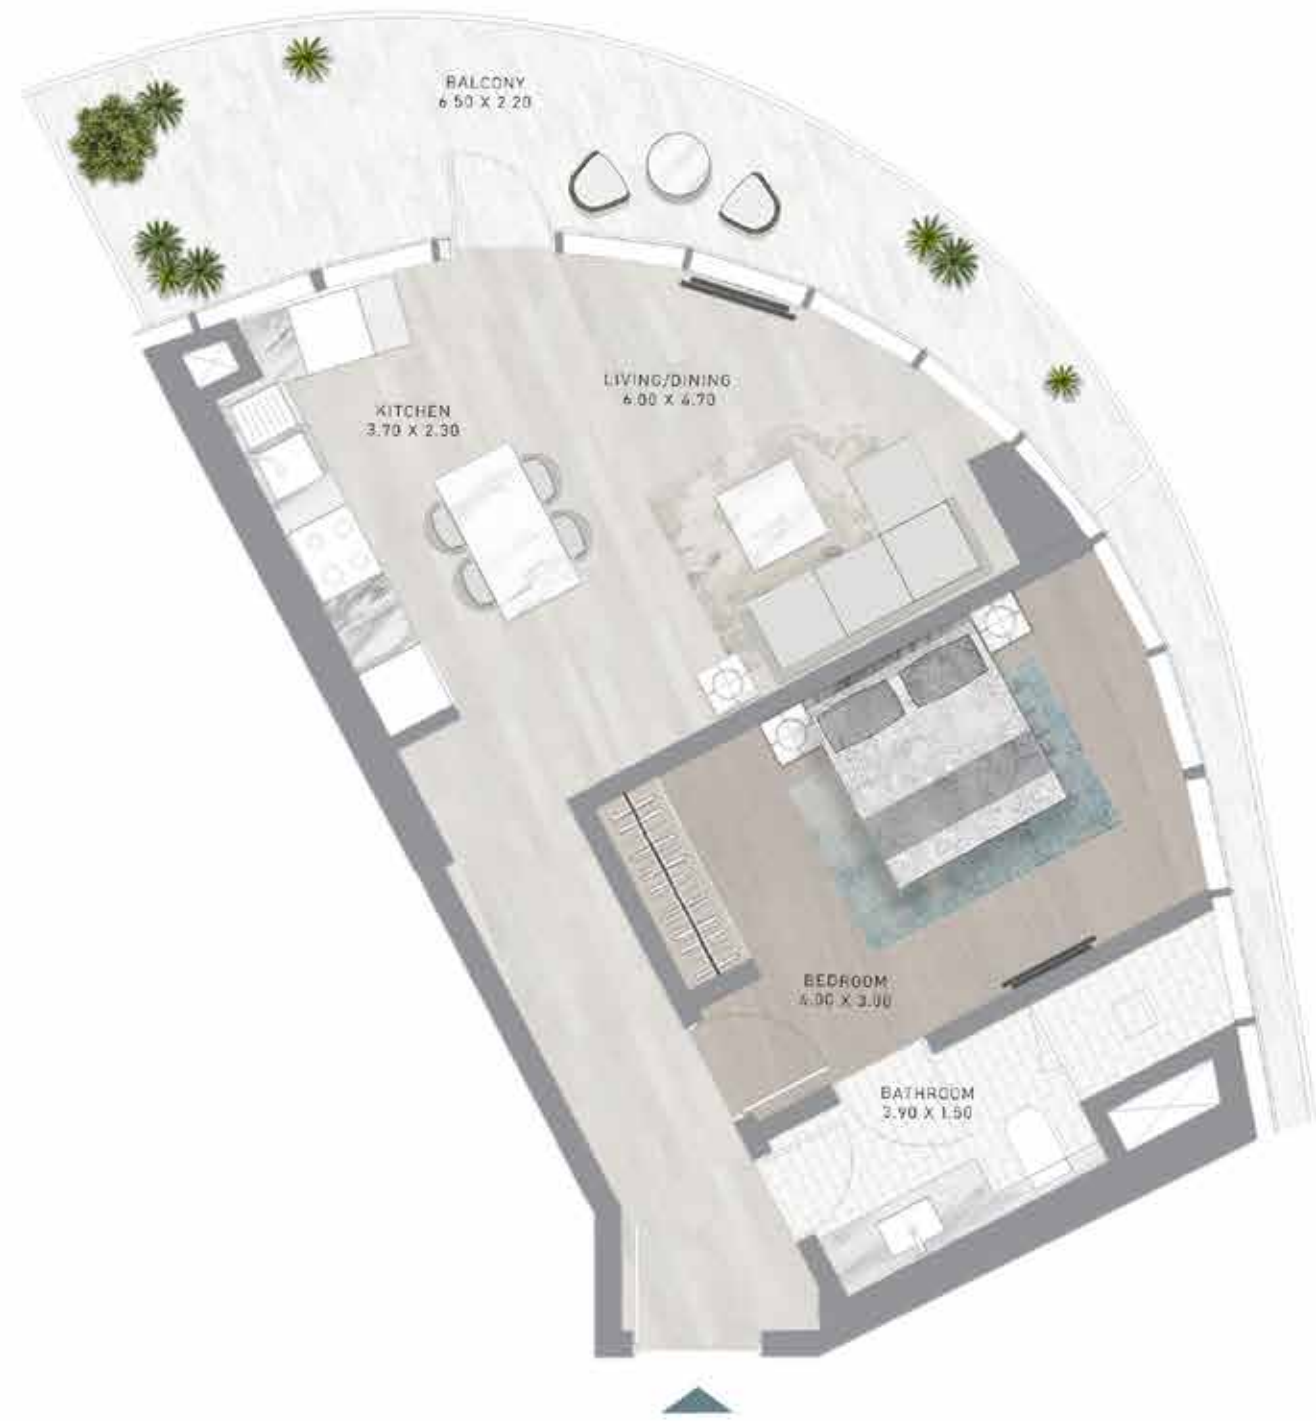

1-BEDROOM

TYPE A9