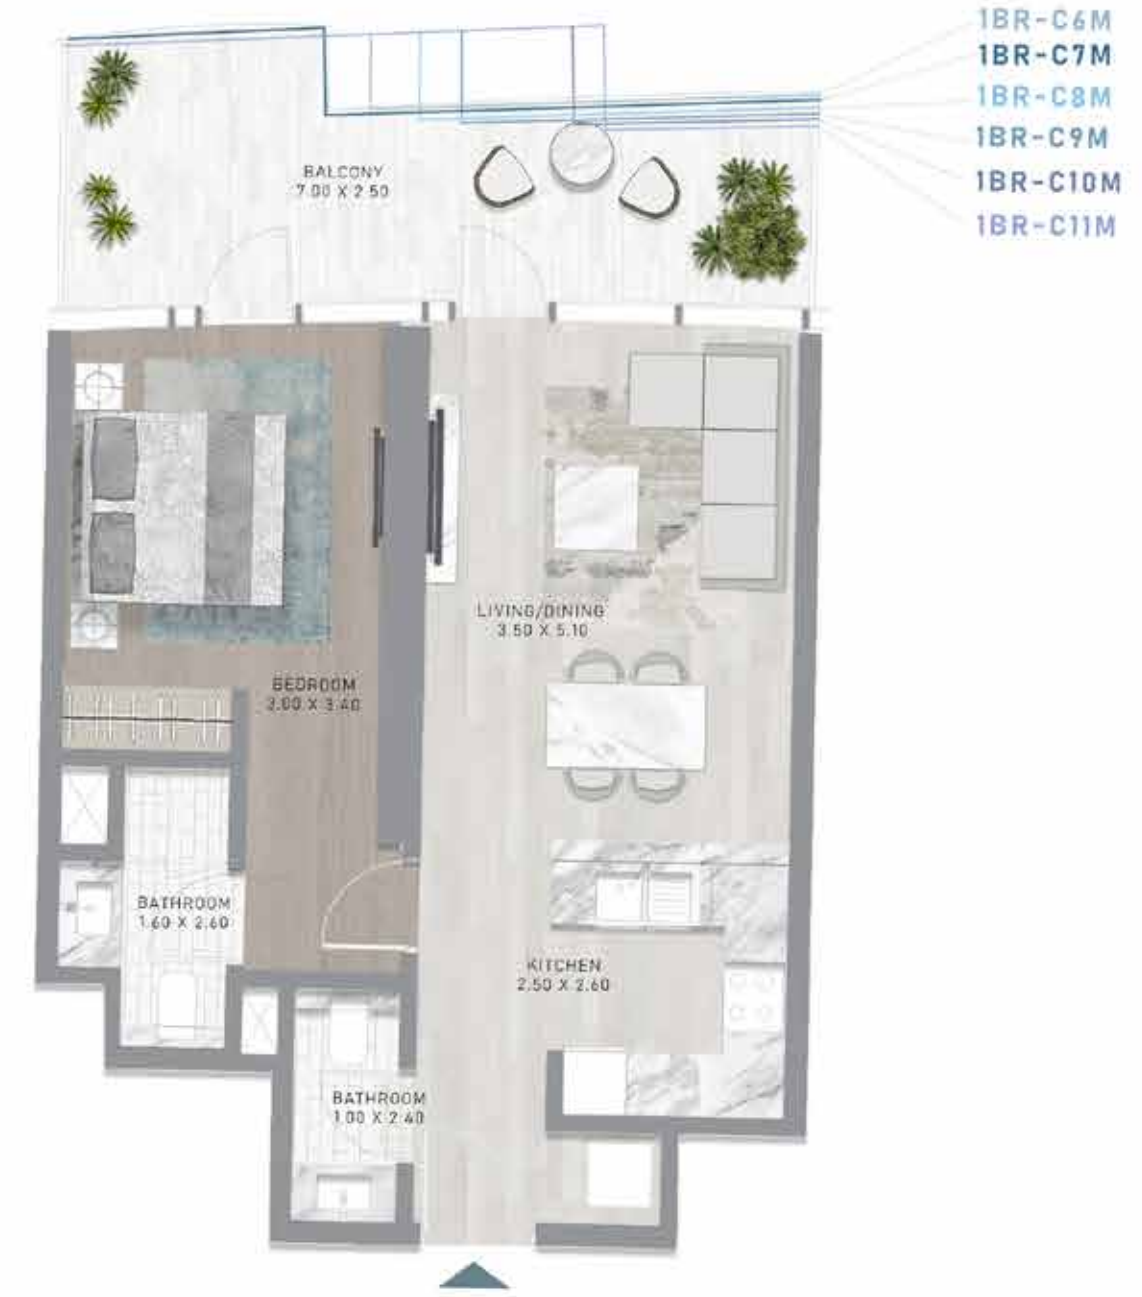

DAMAC

CANAL
HEIGHTS

de GRISOGONO

FLOOR PLANS

A CENTURIES-OLD
TREASURE TRANSFORMED.

FLOOR PLANS

STUDIO

TYPES A1 - A18

1-BEDROOM

TYPES C6 - C11

LEVELS 26-31

1-BEDROOM

TYPES C6 M - C11 M

LEVELS 26-31

1-BEDROOM

TYPES D1 - D6

LEVELS 21-26

1-BEDROOM

TYPES D1 M - D6 M

LEVELS 21-26

1-BEDROOM

TYPE E1

LEVEL 27

1-BEDROOM