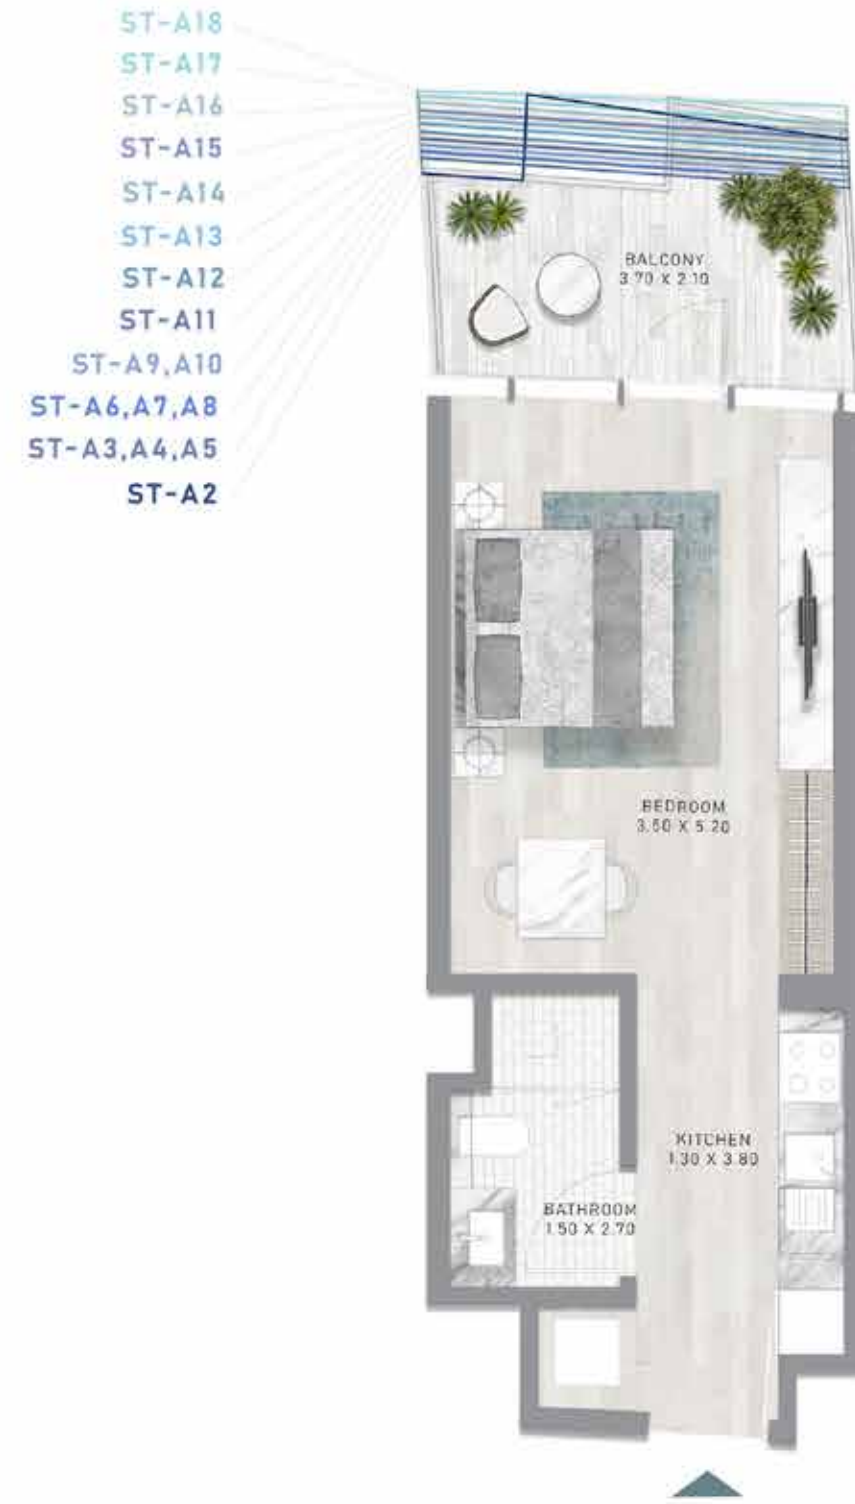

DAMAC

CANAL
HEIGHTS

de GRISOGONO

FLOOR PLANS

A CENTURIES-OLD
TREASURE TRANSFORMED.

FLOOR PLANS

STUDIO

TYPES A1 - A18

STUDIO

TYPES A1 M - A18 M

CANAL HEIGHTS BY DE GRISOGONO

CANAL HEIGHTS BY DE GRISOGONO

LEVELS 2-19

LEVELS 2-19

STUDIO

TYPES B1 - B18