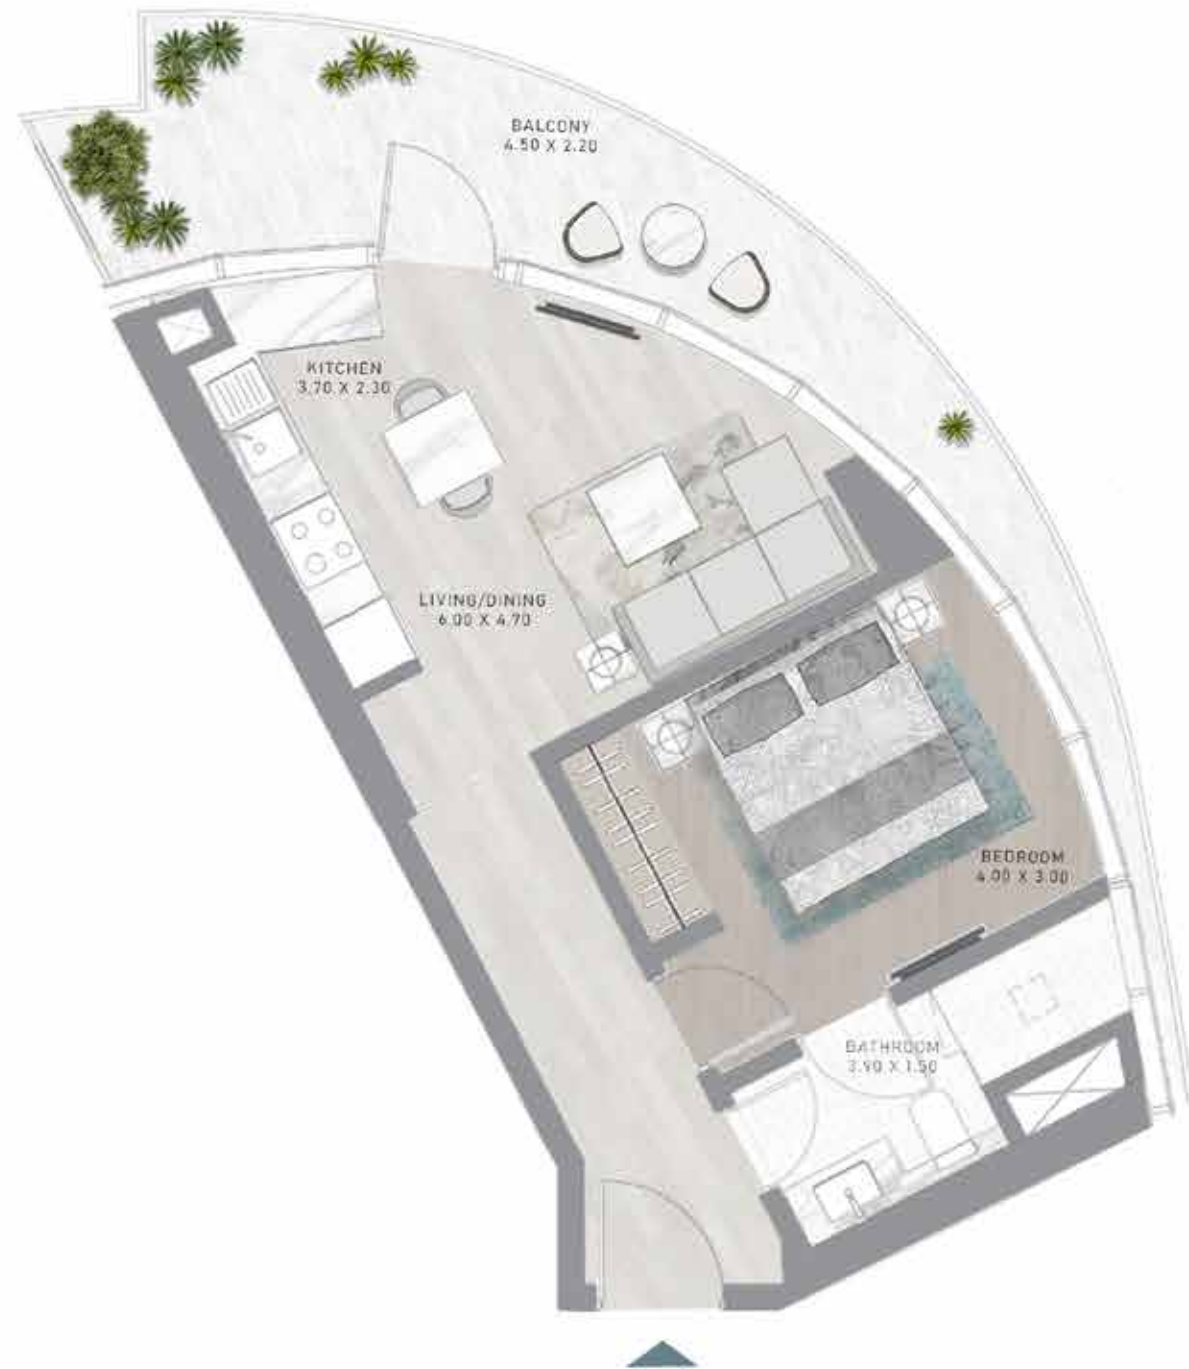

1-BEDROOM

TYPE A18