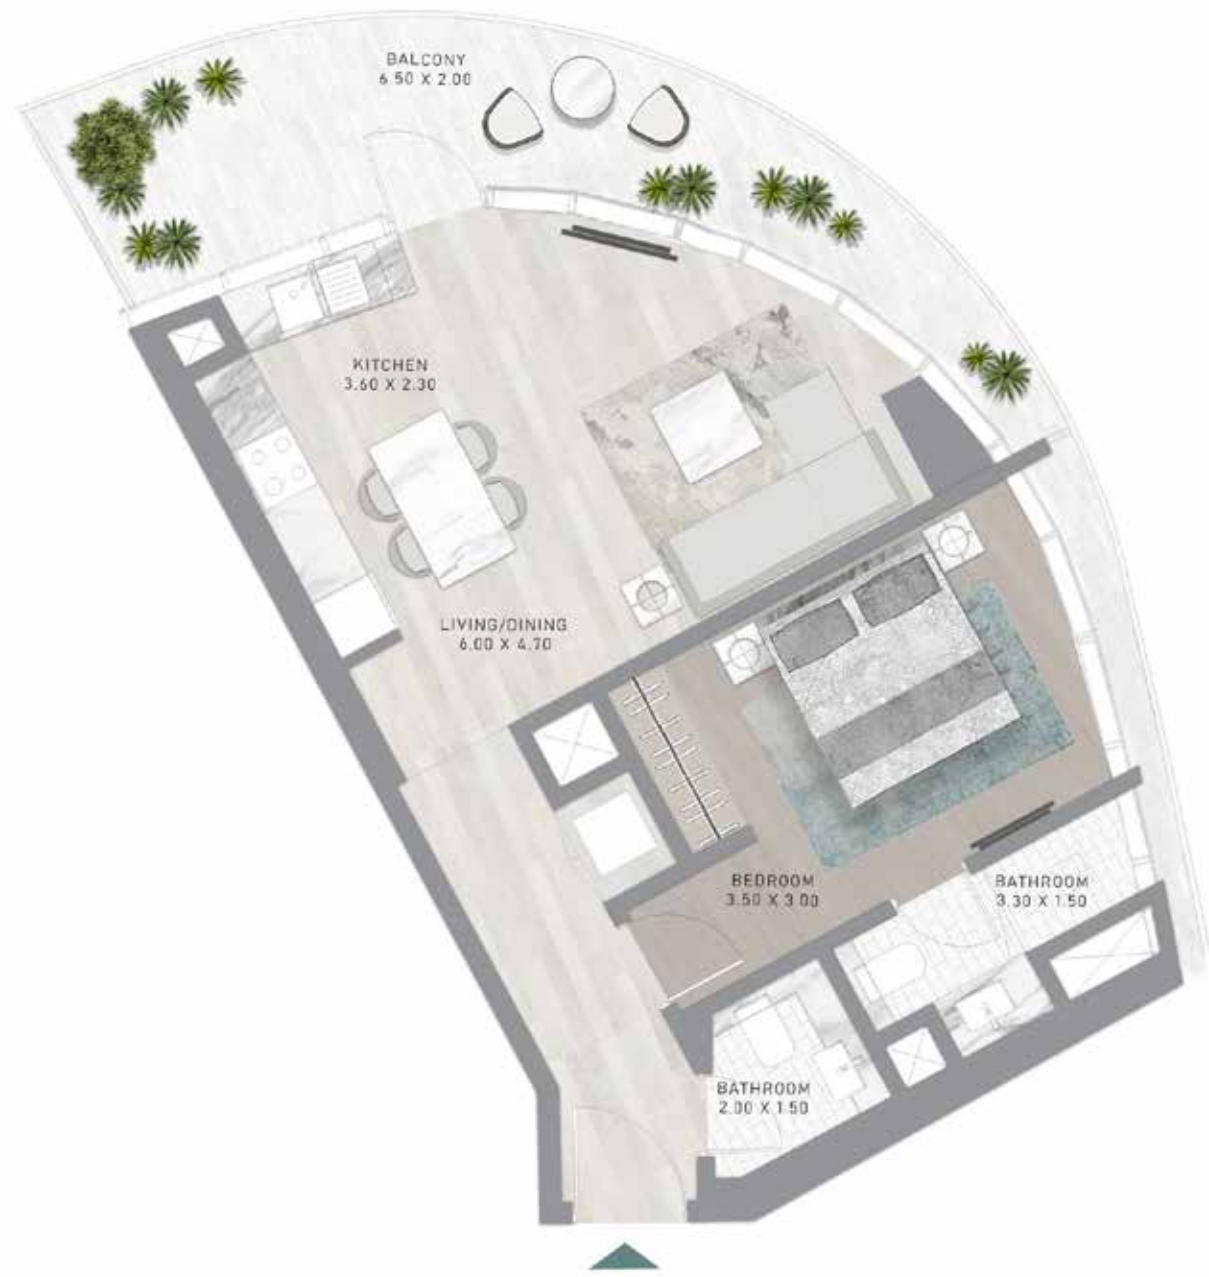

1-BEDROOM

TYPE A8