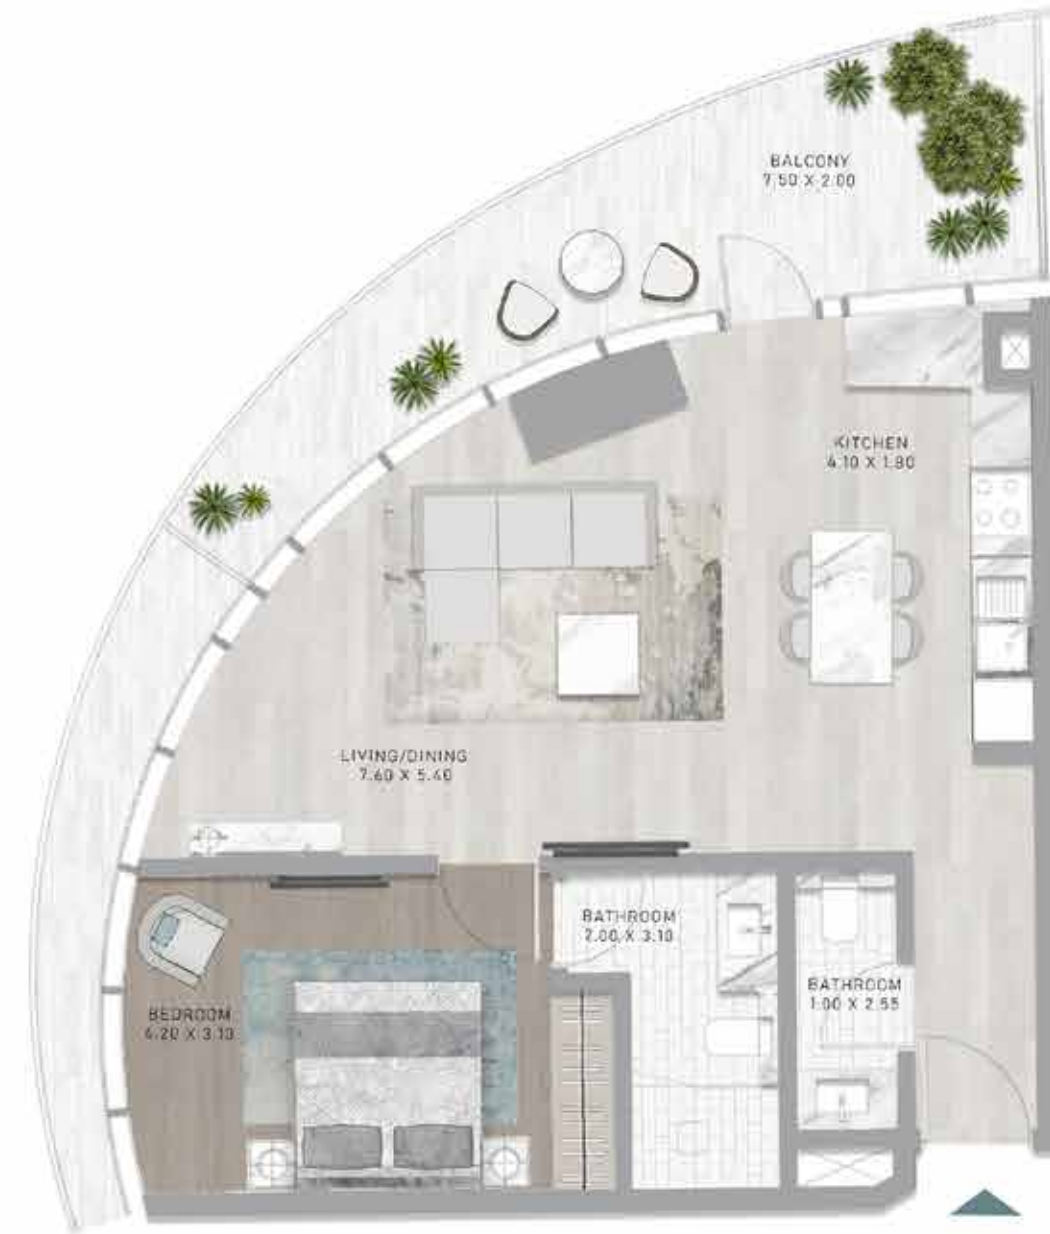

DAMAC

CANAL
HEIGHTS

de GRISOGONO

FLOOR PLANS

A CENTURIES-OLD
TREASURE TRANSFORMED.

FLOOR PLANS

STUDIO

TYPES A1 - A18

1-BEDROOM

TYPE B4

LEVEL 24

1-BEDROOM

TYPE B4-M

LEVEL 24

1-BEDROOM

TYPE B5

LEVEL 25

1-BEDROOM

TYPE B5-M

LEVEL 25

1-BEDROOM

TYPE B6

LEVEL 26

1-BEDROOM