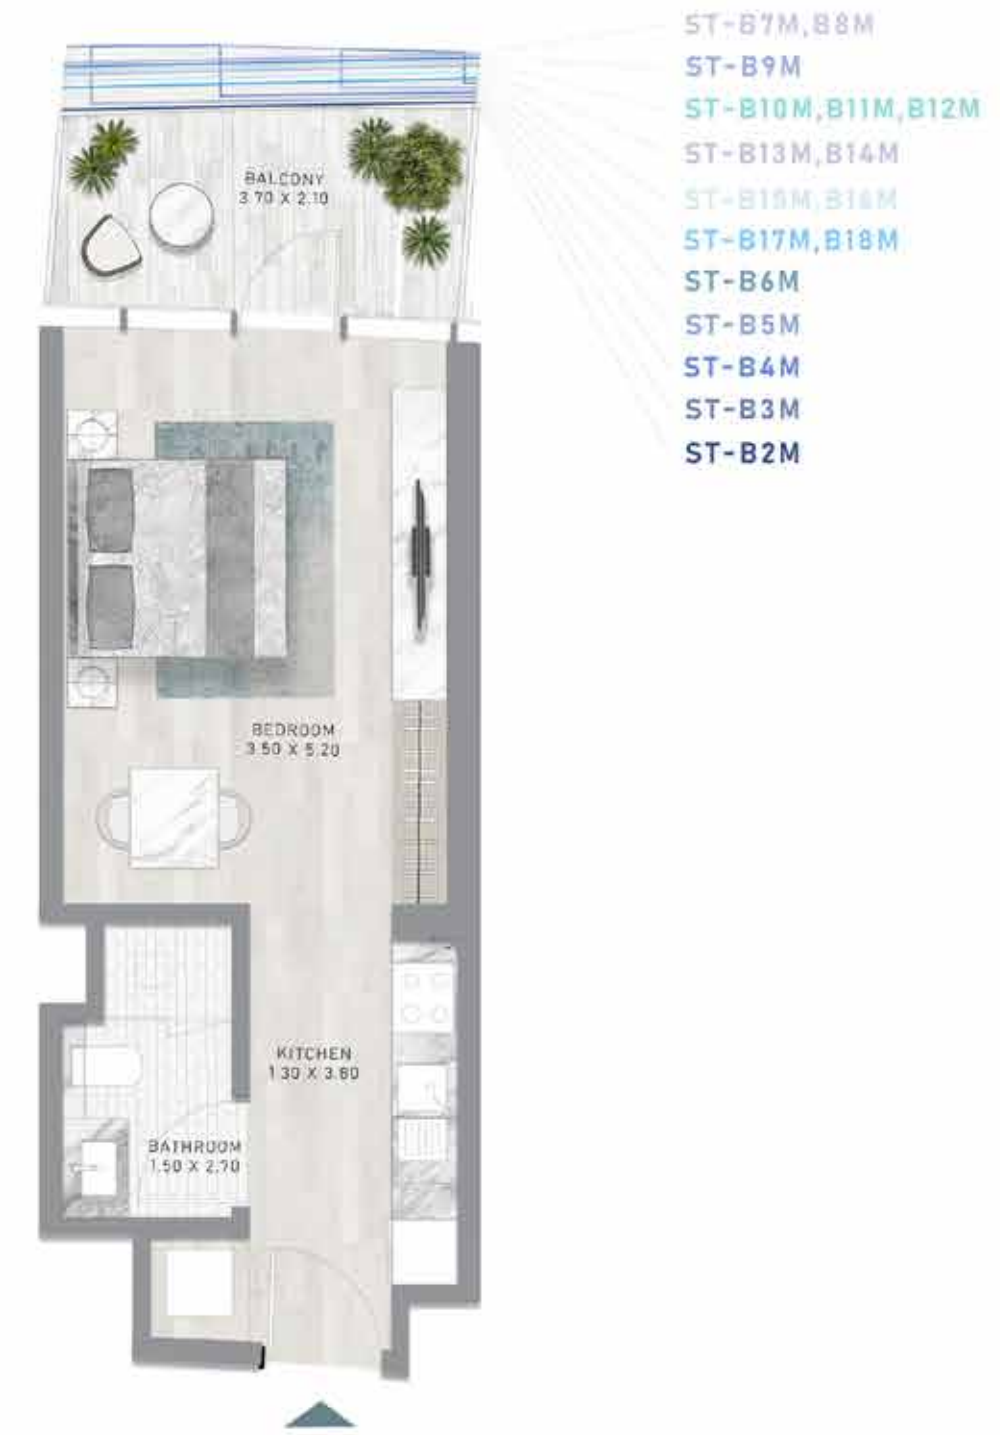

DAMAC

CANAL
HEIGHTS

de GRISOGONO

FLOOR PLANS

A CENTURIES-OLD
TREASURE TRANSFORMED.

FLOOR PLANS

STUDIO

TYPES A1 - A18

STUDIO

TYPES A1 M - A18 M

CANAL HEIGHTS BY DE GRISOGONO

CANAL HEIGHTS BY DE GRISOGONO

LEVELS 2-19

LEVELS 2-19

STUDIO

TYPES B1 - B18

STUDIO

TYPES B1 M - B18 M

CANAL HEIGHTS BY DE GRISOGONO

CANAL HEIGHTS BY DE GRISOGONO

LEVELS 2-19

LEVELS 2-19

STUDIO

TYPES C1 - C18