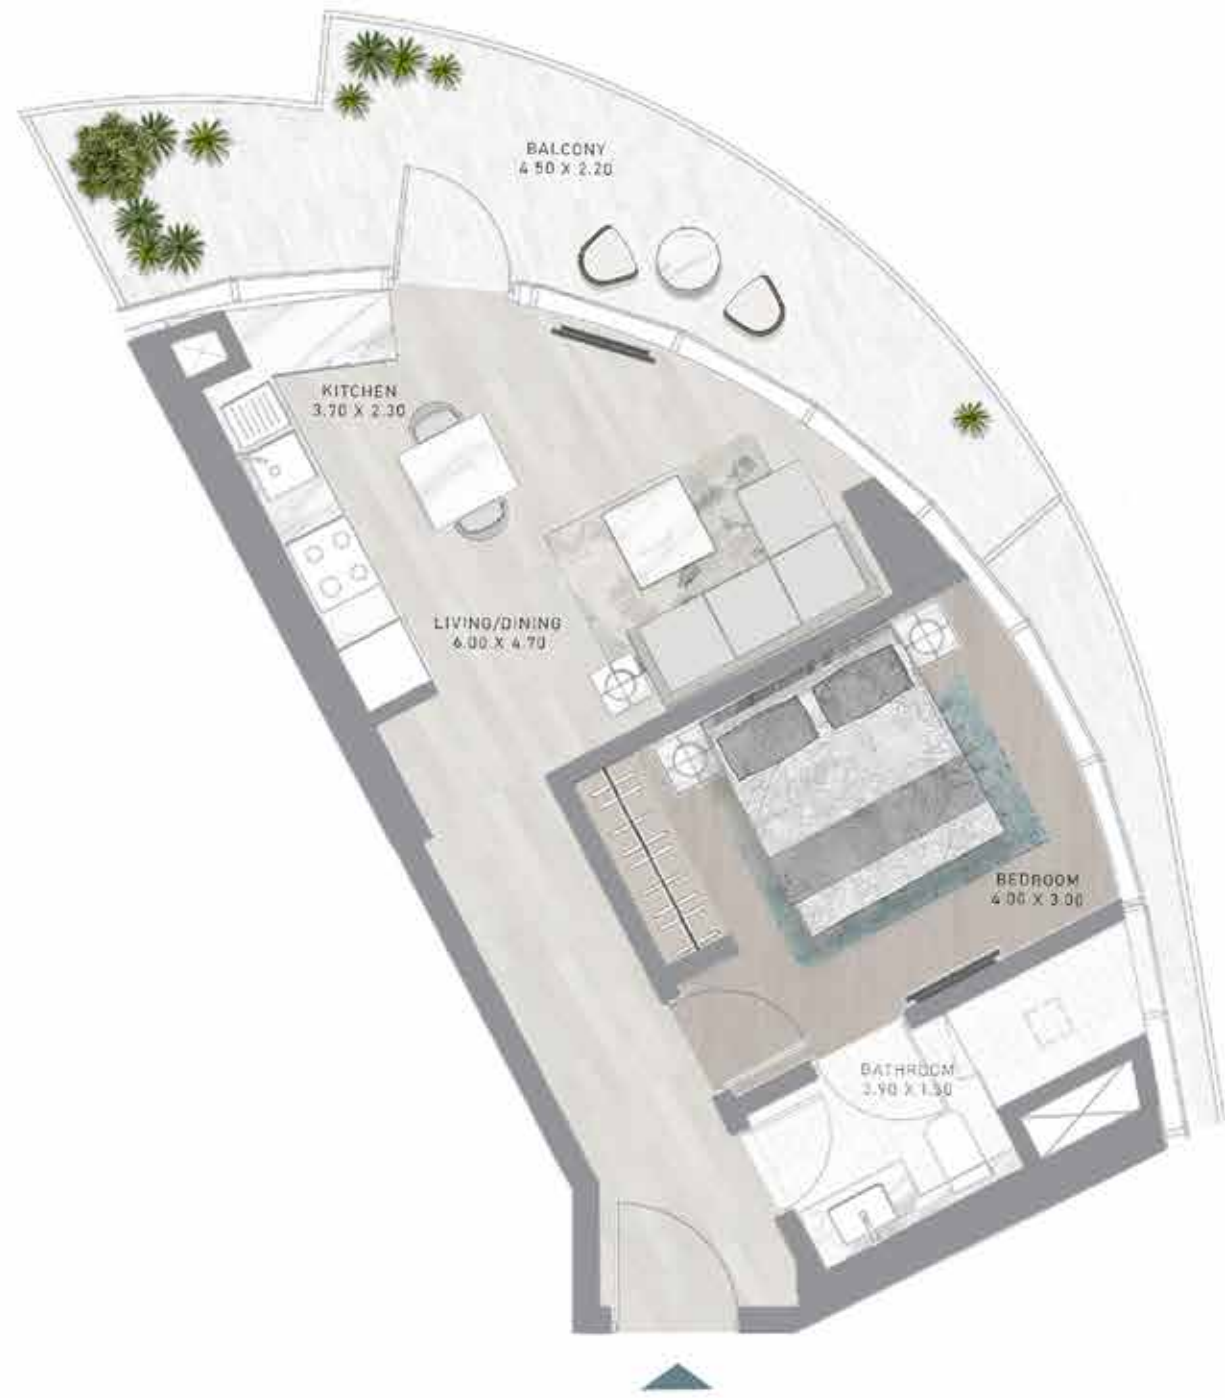

1-BEDROOM

TYPE A17