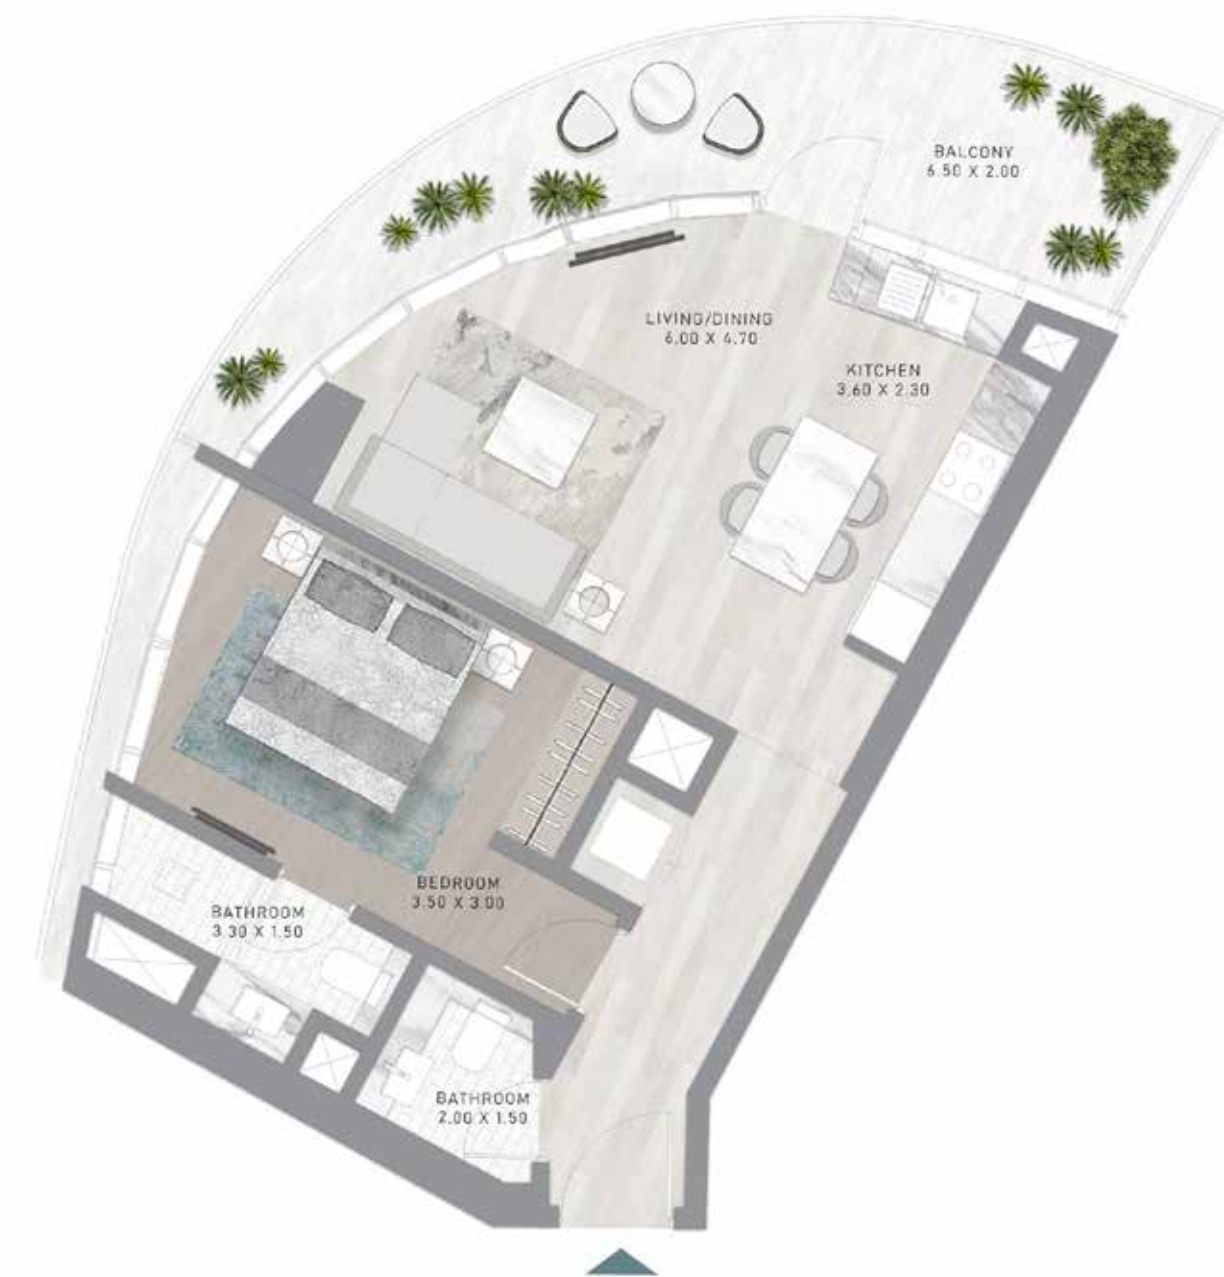

1-BEDROOM

TYPE A8-M