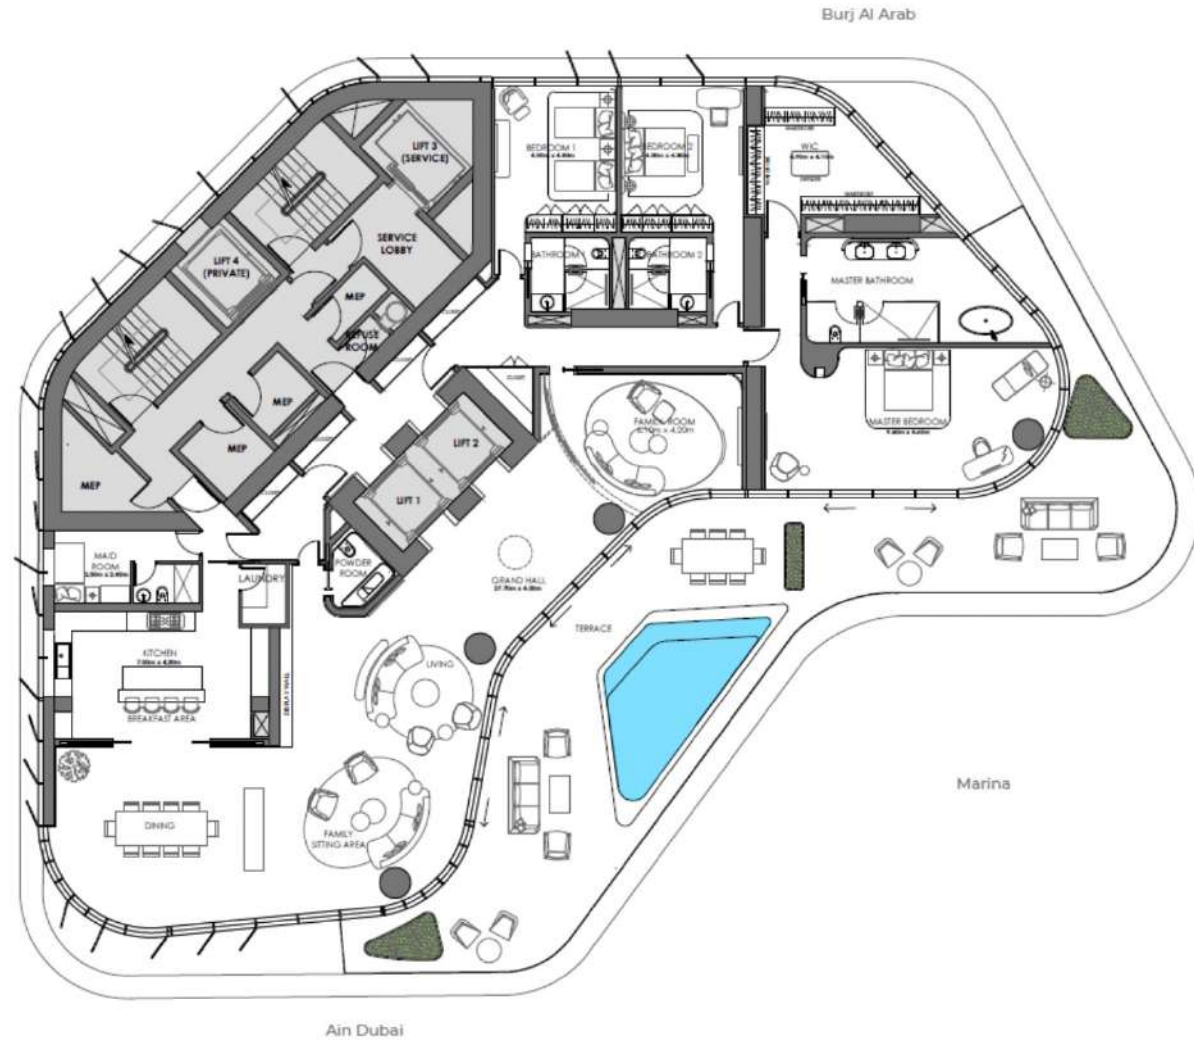

3 Bedrooms Residences

Unit 801 | 3 Bedroom | 3 Parking spaces

Internal Area sq. ft. 4,829 sq. ft.

External Area sq. ft. 1,816 sq. ft.

Total Area sq. ft. 6,645 sq. ft.

3 Bedroom Residences

4 Bedrooms Residences

Unit 1601 | 4 Bedroom | 3 Parking spaces

Internal Area sq. ft. 6,625 sq. ft.

External Area sq. ft. 2,132 sq. ft.

Total Area sq. ft. 8,757 sq. ft.

4 Bedroom Residences